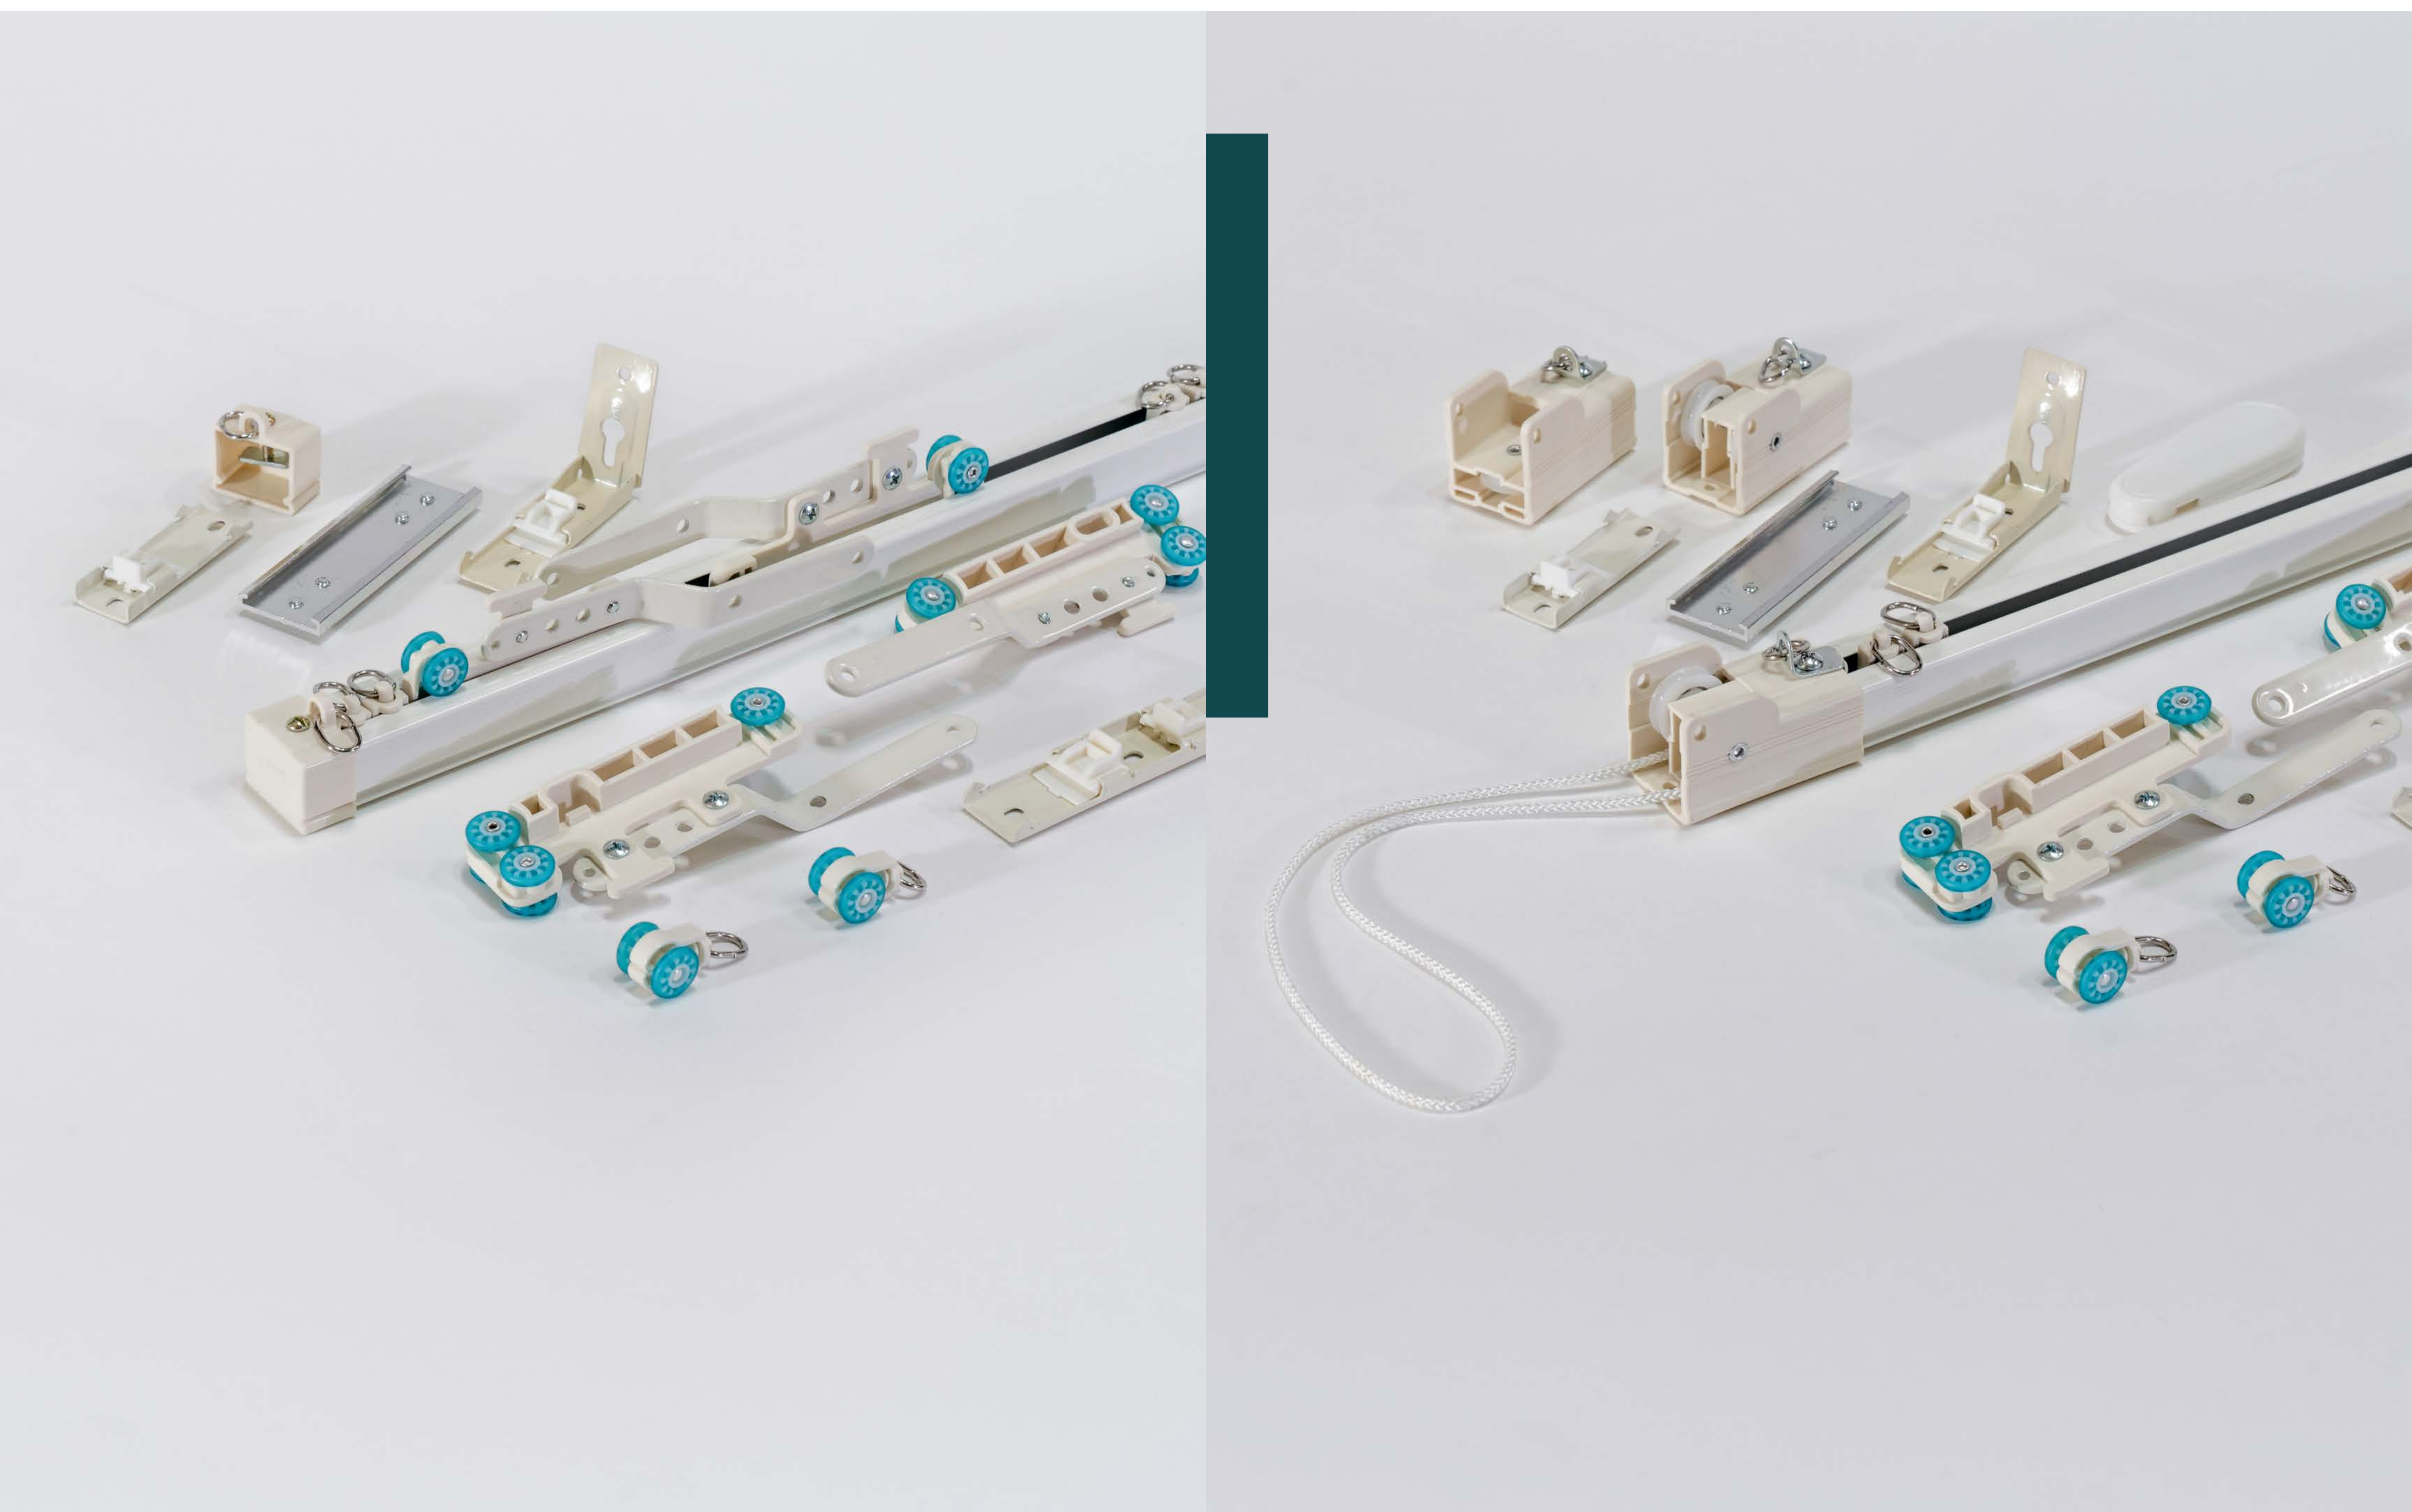

Accessories available: rail only, double bracket/support, triple bracket/support, cord guide & tension pulley.

M-Track.

MANUAL & CORD OPERATED

M-Track is a high-quality, hand and cord operated track that is ultra smooth-running. Track lengths available up to 6m.

Accessories:

Available separate accessories include runners, end caps, ceiling brackets, wall brackets, master carrier, pulley set cord and cord weights where applicable.

MANUAL & CORD OPERATED

H-Track.

H-Track is a heavy duty, high quality, manual or cord operated rail.
Track lengths available up to 6m.

Accessories:

Available separate accessories include runners, end caps, ceiling brackets, wall brackets, master carrier, pulley set cord and cord weights where applicable.

F-Track.

MANUAL & CORD OPERATED

F-Track is a highly flexible, high-quality, hand or manual operated track. Flexible tracks provide adaptive solutions for non-rectangular applications. Track lengths available up to 6m, straight or machine bendable.

Accessories:

Available separate accessories include runners, end caps, ceiling brackets, wall brackets, master carrier, pulley set cord and cord weights where applicable.

MANUAL
OPERATED

Wave-Track.

Wave-Track is a neat curtain track system high-quality, that is ultra smooth-running. The specially designed heading tape provides a soft and continuous wave effect to the curtain fabric. Track lengths available up to 6m.