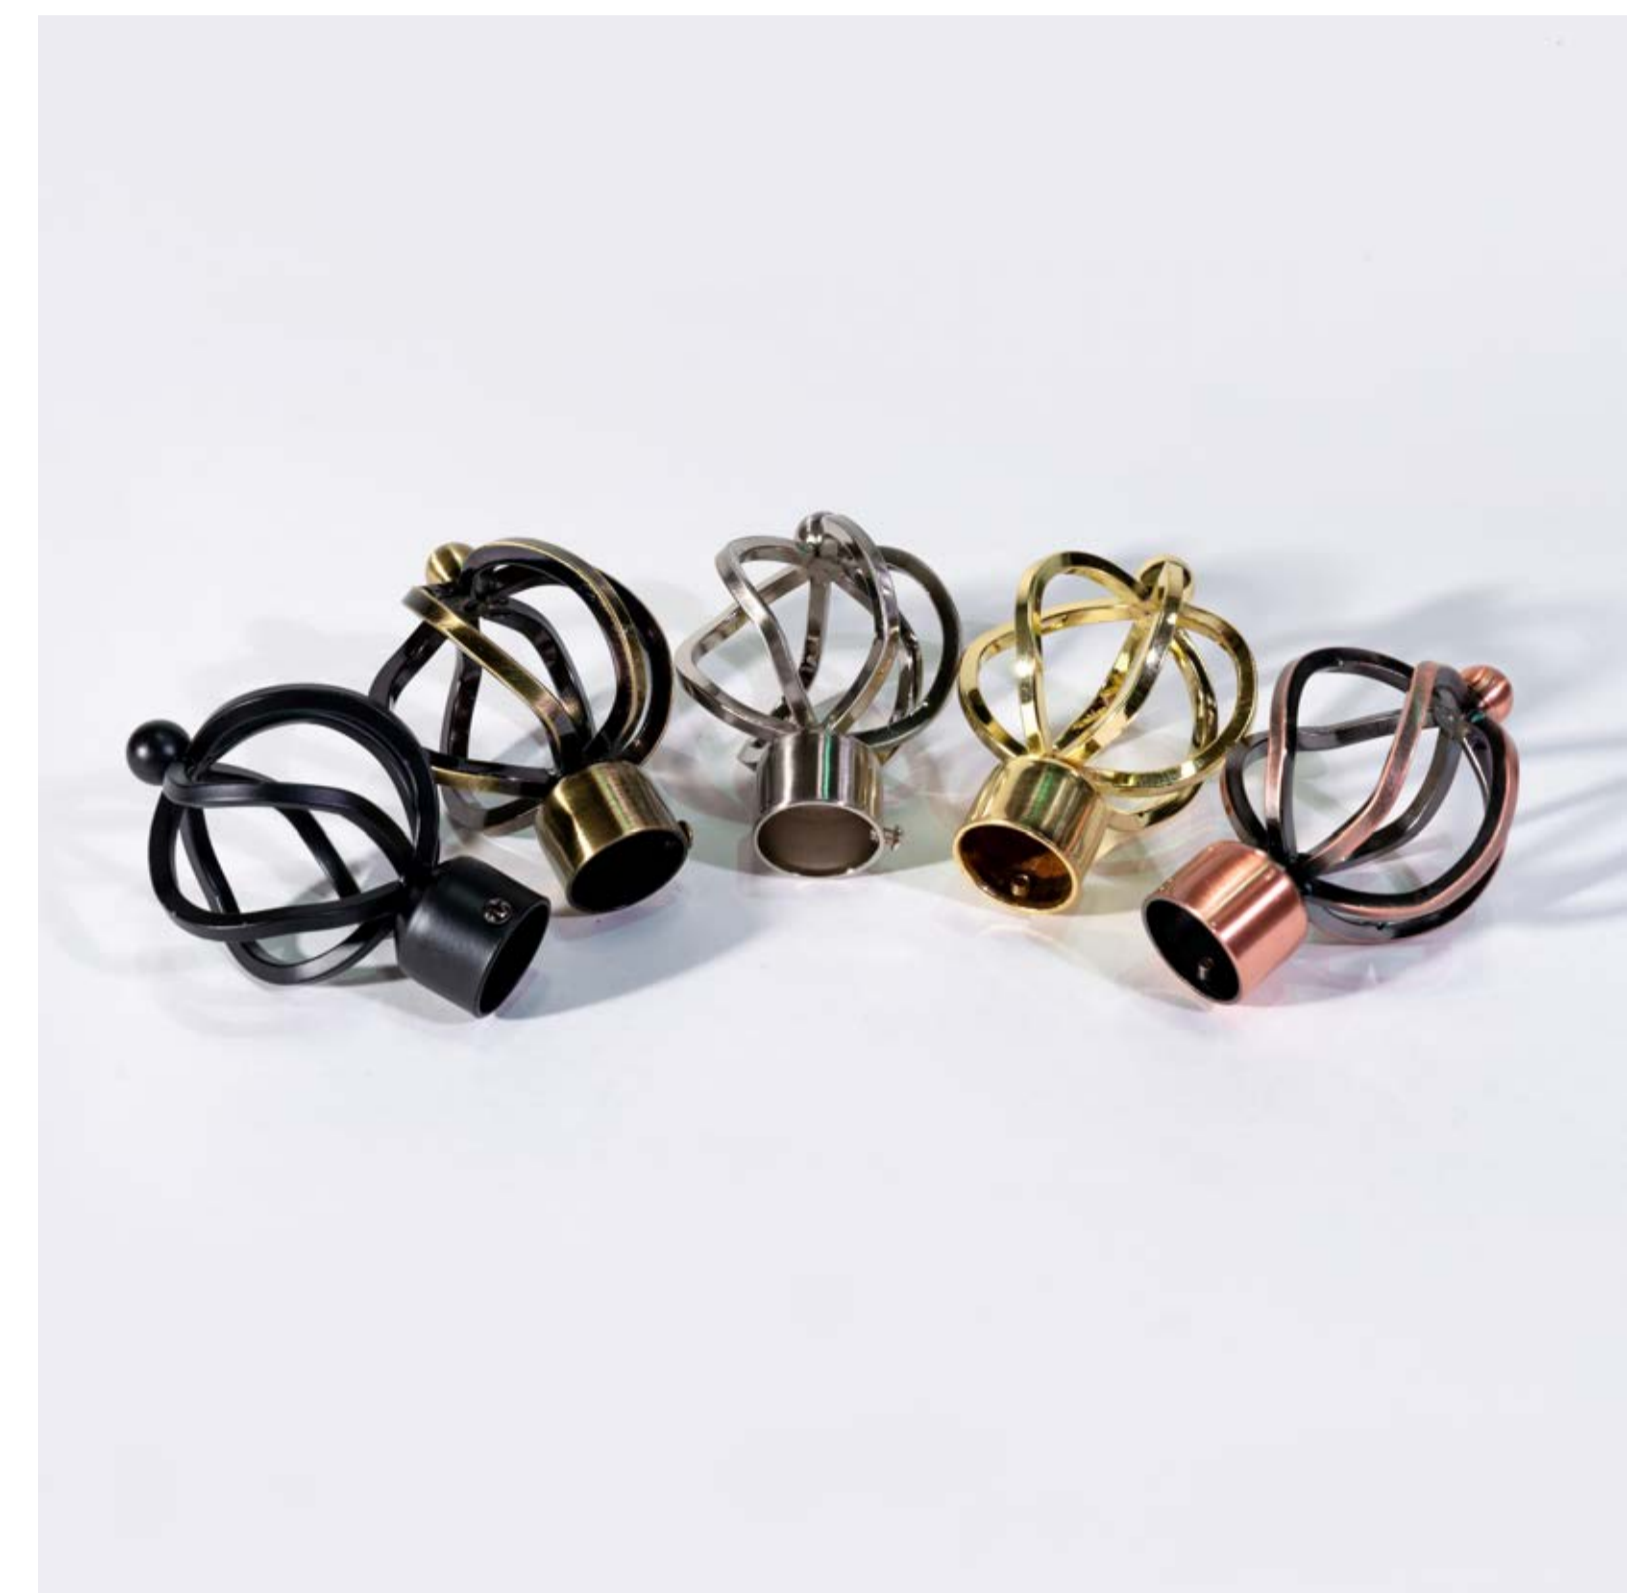

Wrought Iron Poles & Finials.

Wrought iron poles and finials are functional, classical decorative window treatments elements. A variety of pole, finial finishes, and motifs are available, examples illustrated below. Pole lengths are available up to 5m.