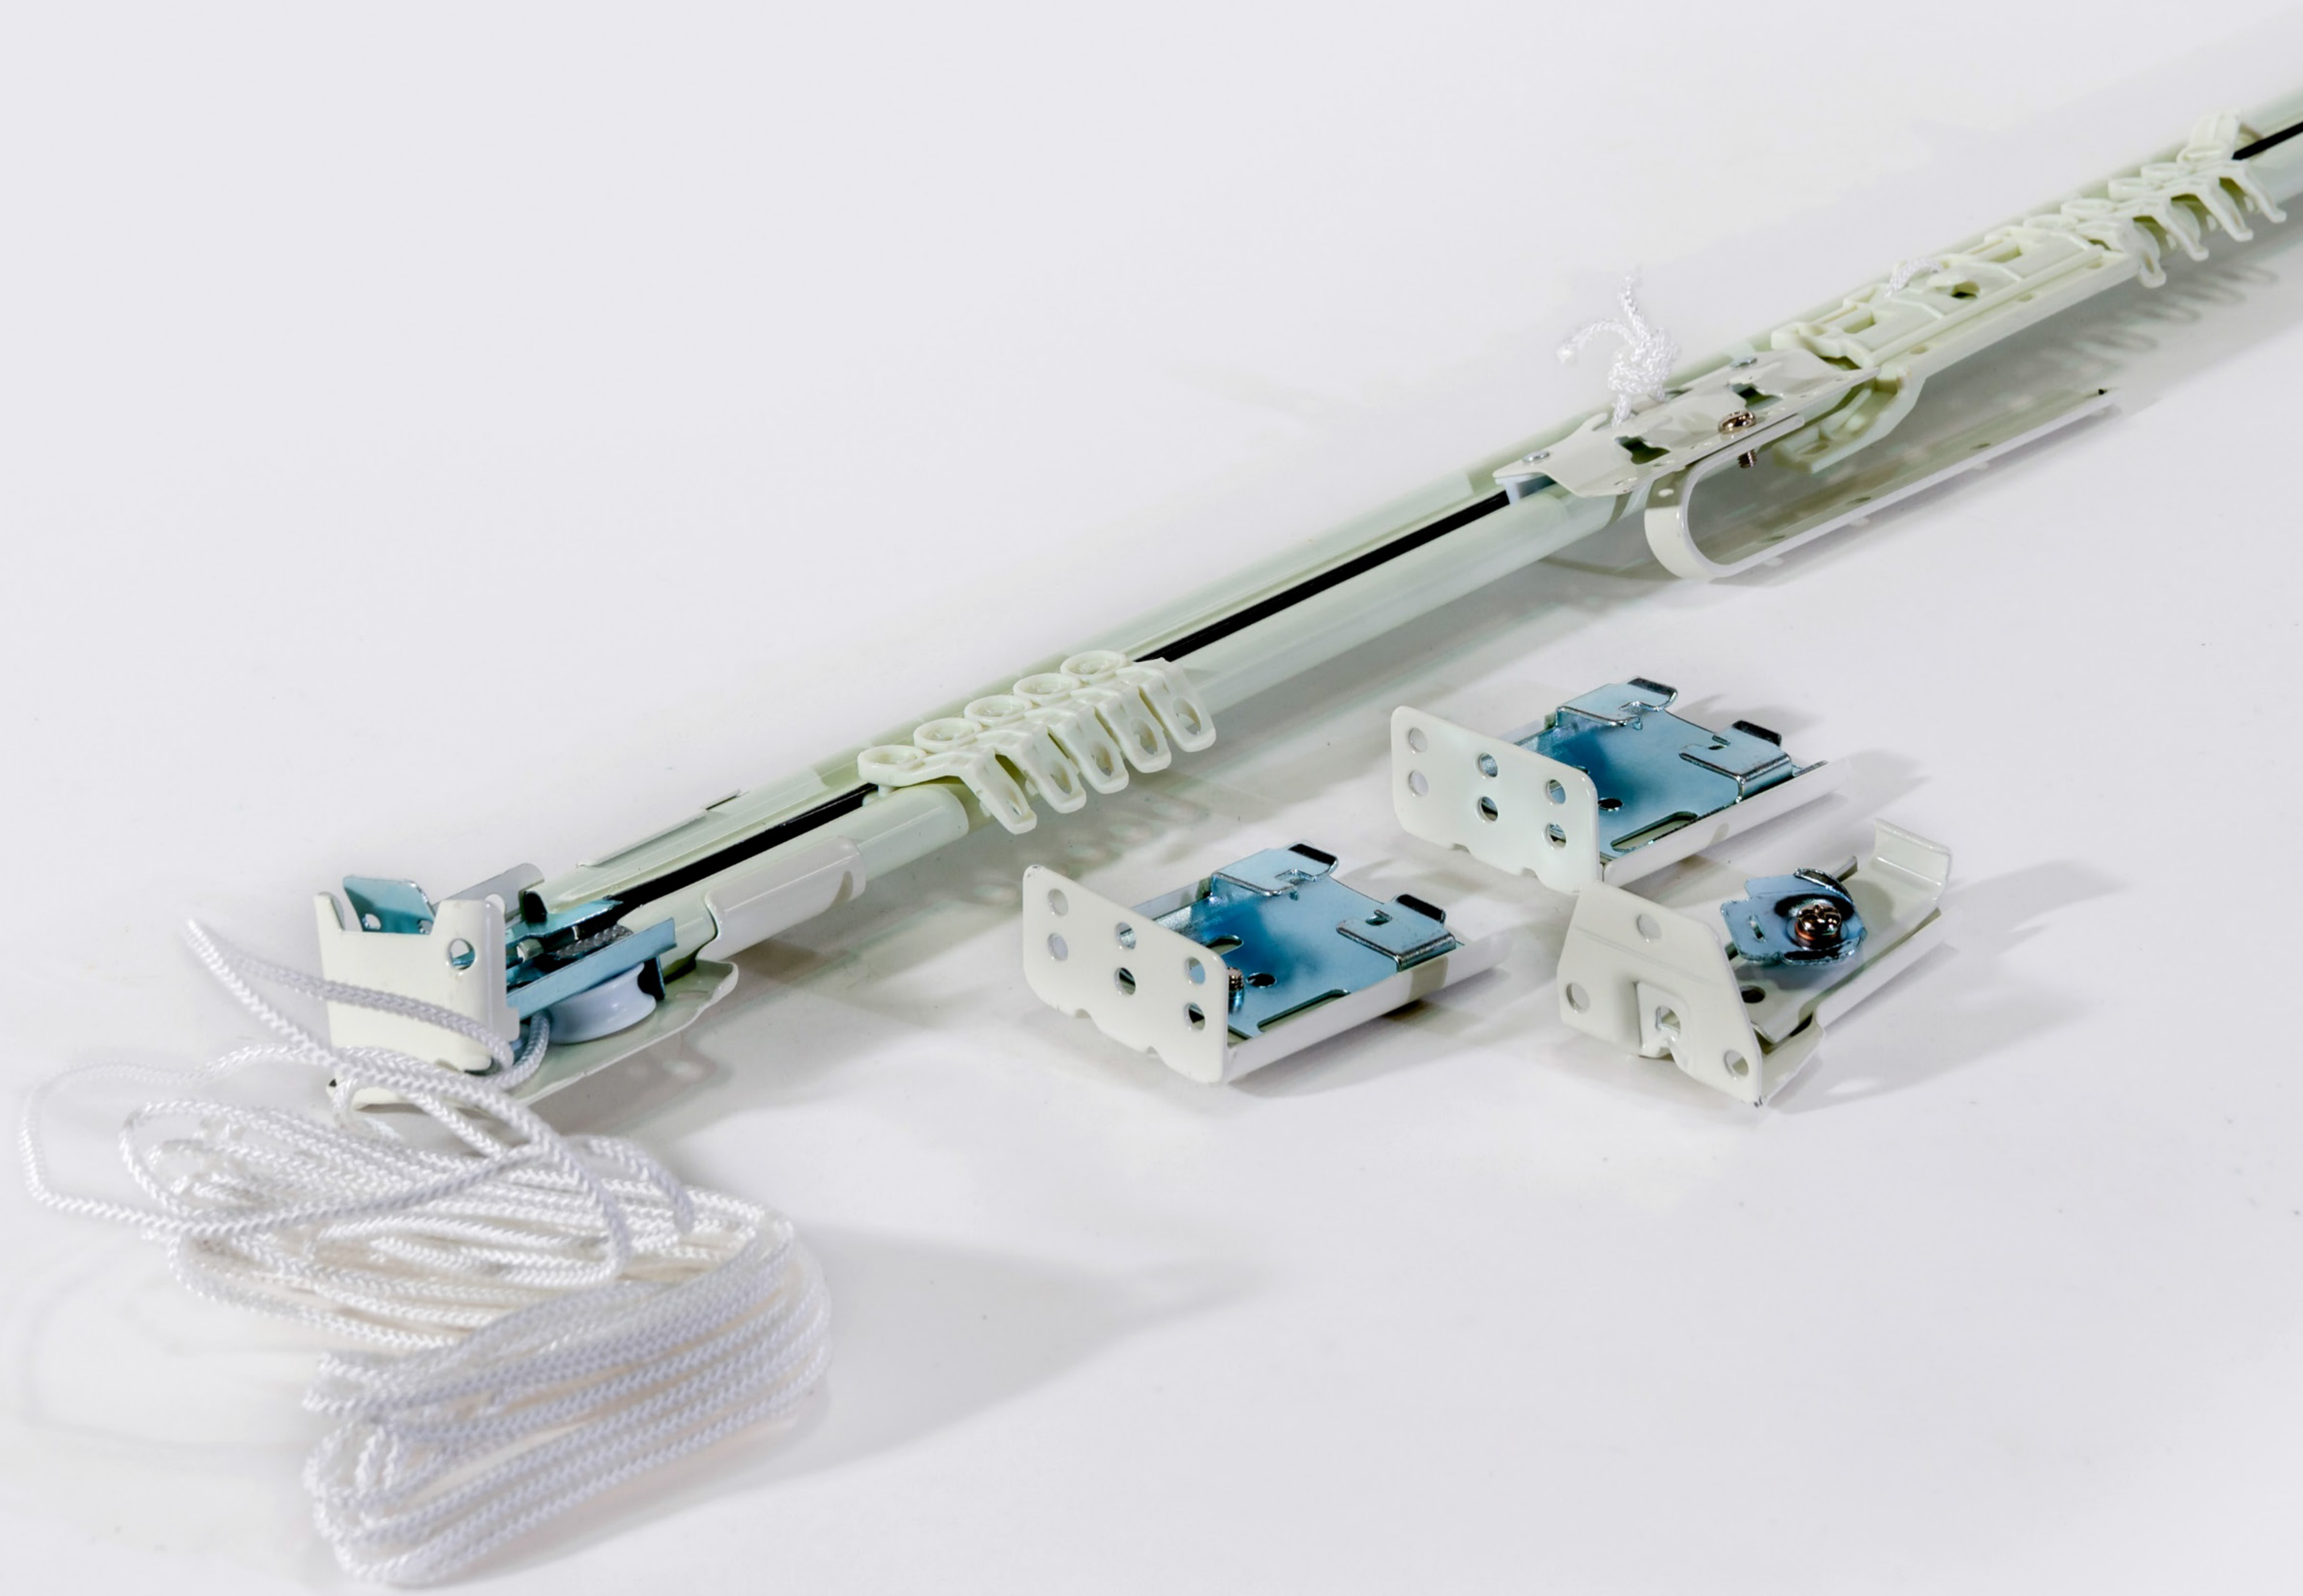

tapes

accessories

poles
& finials

AMERICAN RAIL CORD-OPERATED

Graber has been synonymous with the American style rail since 1939. The Graber brand offers heritage and quality of the highest standard. RFT is the exclusive distributor for the UAE & Oman markets.

Accessories available: rail only with/without hardware, , double bracket, double support, cord guide & tension pulley.

AMERICAN STYLE RAIL CORD OPERATED

Regency.

Regency is a high-quality American style rail. Cord operated, extendable available as single or double track, and with a variety of accessories.

Accessories available: rail only, double bracket/support, triple bracket/support, cord guide & tension pulley.

M-Track.

MANUAL & CORD OPERATED

M-Track is a high-quality, hand and cord operated track that is ultra smooth-running. Track lengths available up to 6m.

Accessories:

Available separate accessories include runners, end caps, ceiling brackets, wall brackets, master carrier, pulley set cord and cord weights where applicable.

MANUAL
OPERATED

Wave-Track.

Wave-Track is a neat curtain track system high-quality, that is ultra smooth-running. The specially designed heading tape provides a soft and continuous wave effect to the curtain fabric. Track lengths available up to 6m.