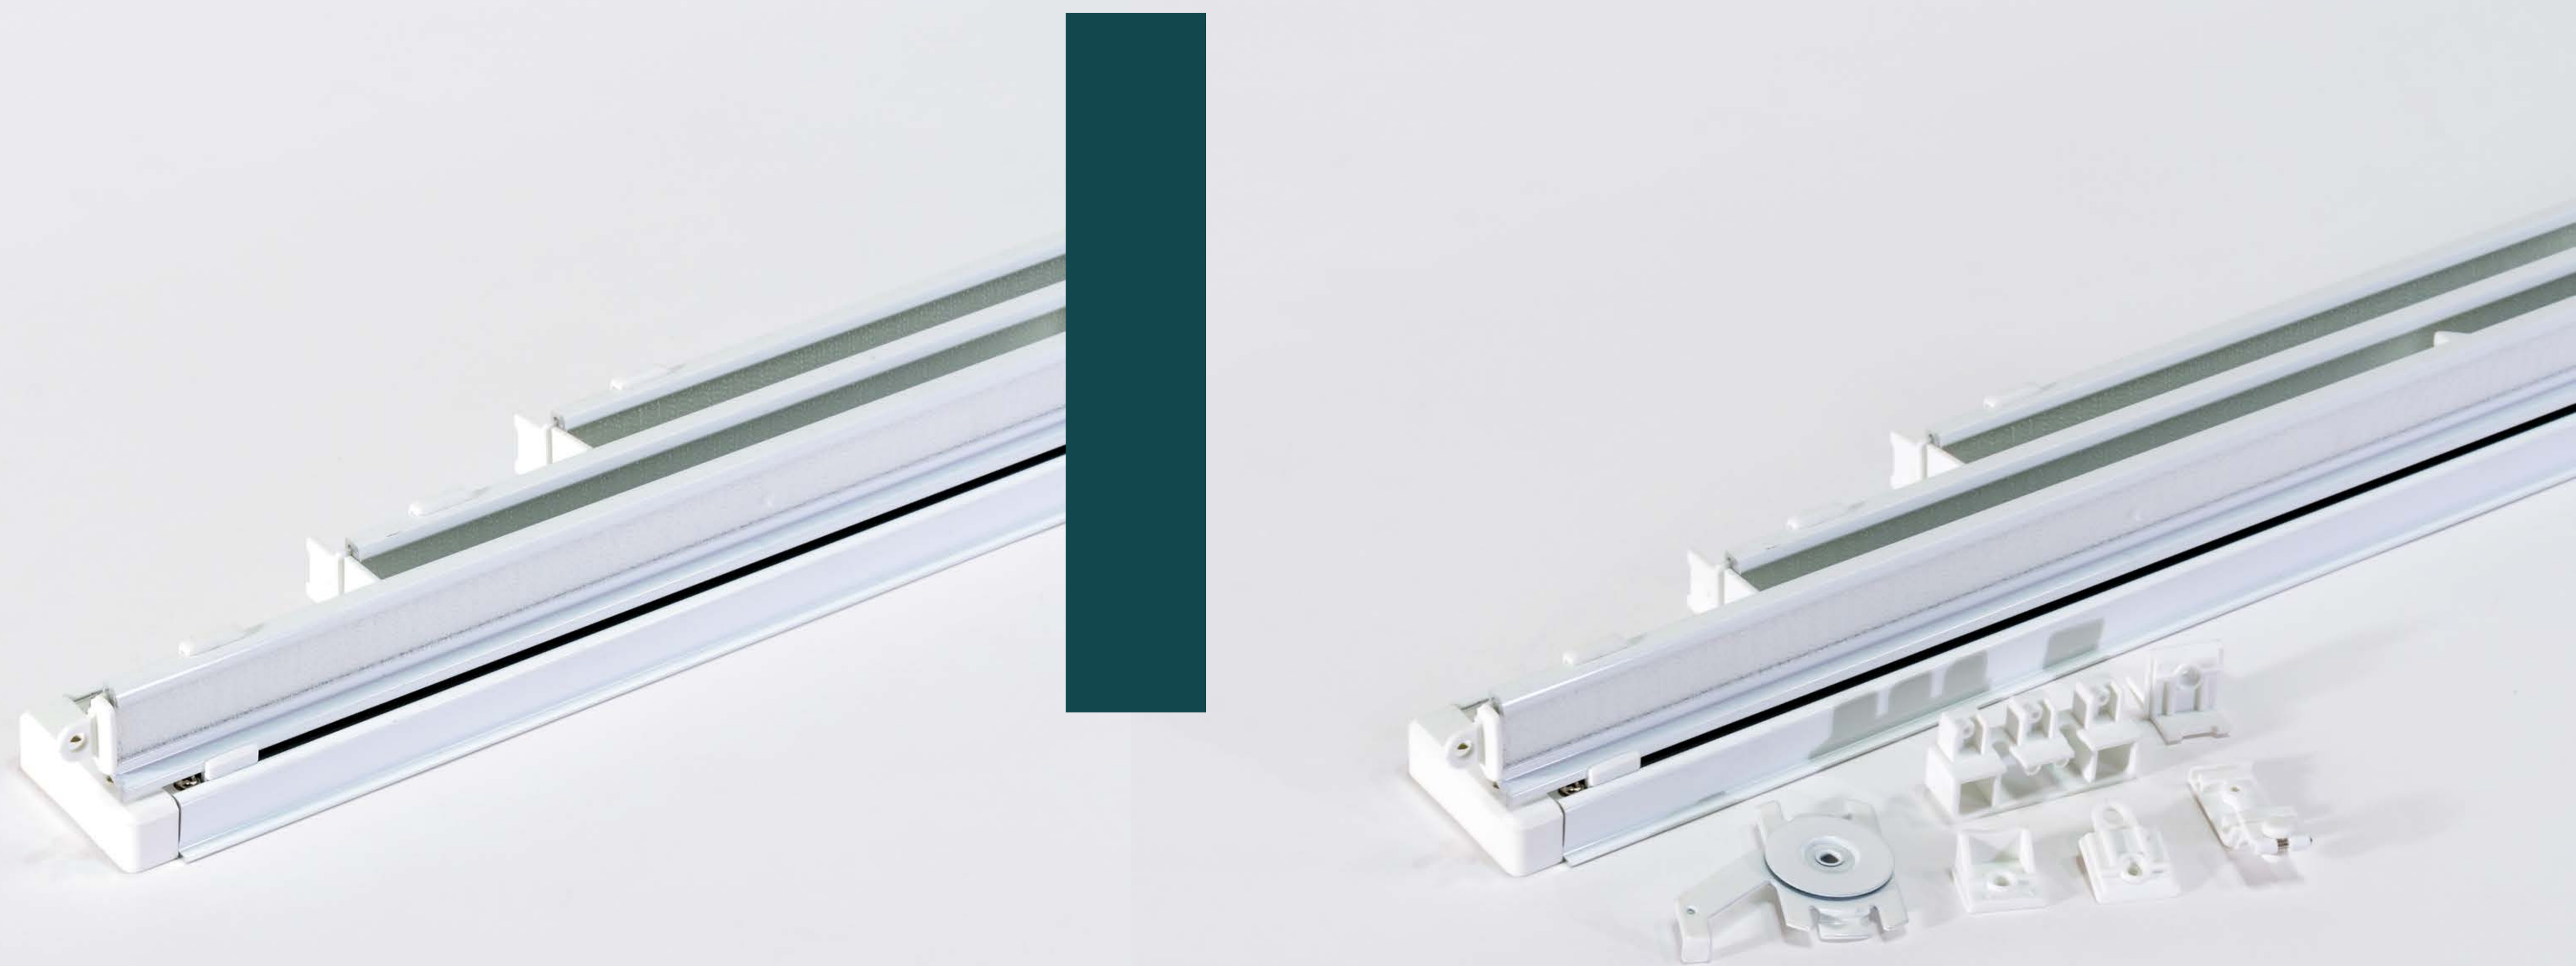

Accessories:

Available separate accessories include runners, end caps, ceiling brackets, wall brackets, master carrier, pulley set cord and cord weights where applicable.

MANUAL
OPERATED

Wave-Track.

Wave-Track is a neat curtain track system high-quality, that is ultra smooth-running. The specially designed heading tape provides a soft and continuous wave effect to the curtain fabric. Track lengths available up to 6m.

F-Track is a highly flexible, high-quality, manual operated track. Flexible tracks provide adaptive solutions for non-rectangular applications. Track lengths available up to 6m, straight or hand bendable.

Accessories:

Available separate accessories include runners, end caps, ceiling brackets, wall brackets.

MANUAL
OPERATED

Panel-Track.

Panel-Tracks, also known as sliding panels offer a simple alternative to vertical blinds. Fabric panels hang vertically and slide across a streamline track. Track lengths available up to 6m in 3,4 or 5 panel tracks.