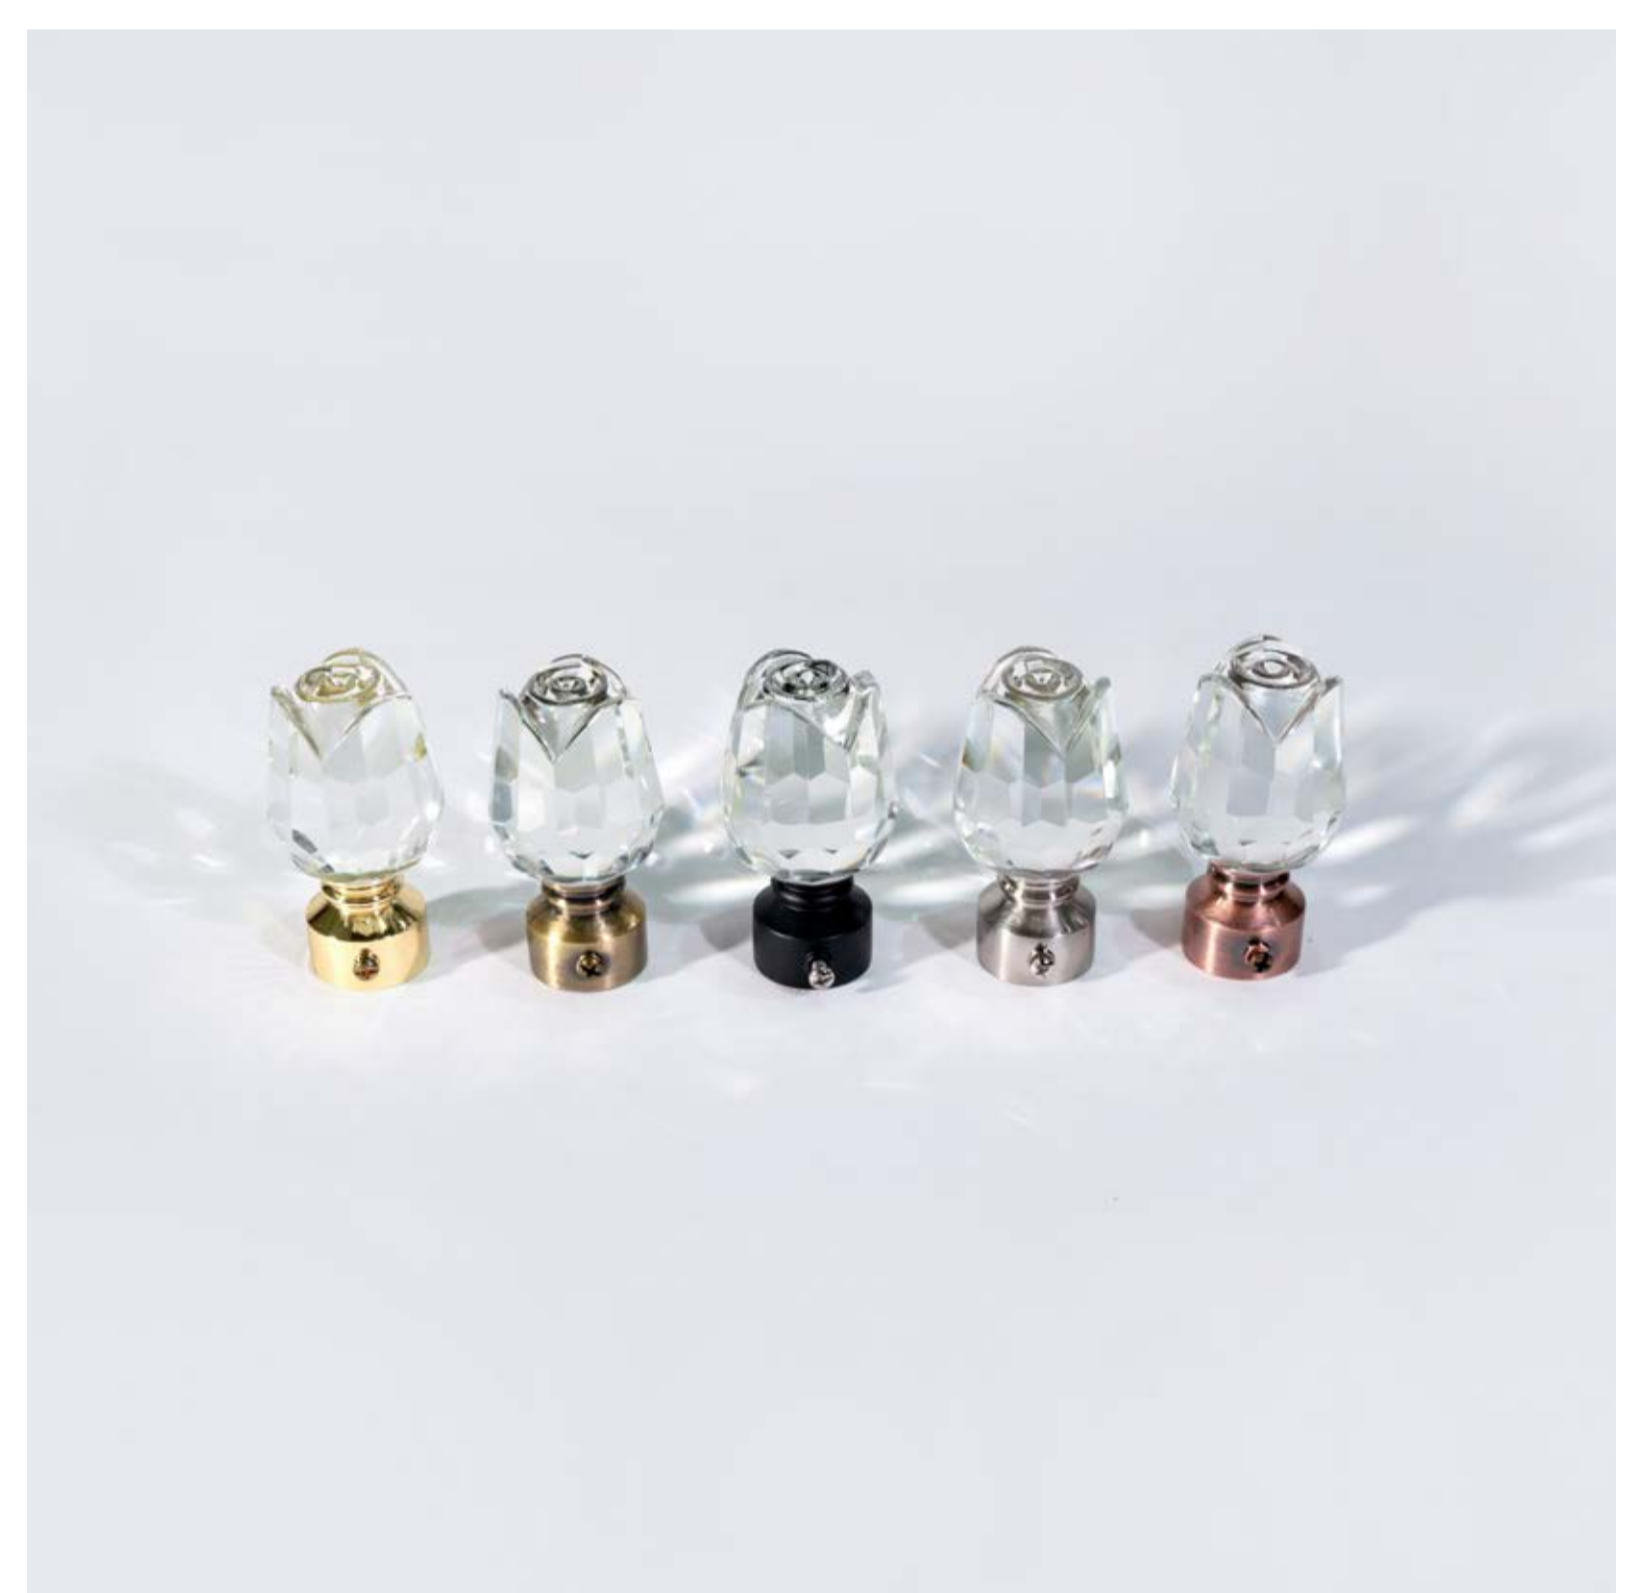

Wrought Iron Poles & Finials.

Wrought iron poles and finials are functional, classical decorative window treatments elements. A variety of pole, finial finishes, and motifs are available, examples illustrated below. Pole lengths are available up to 5m.