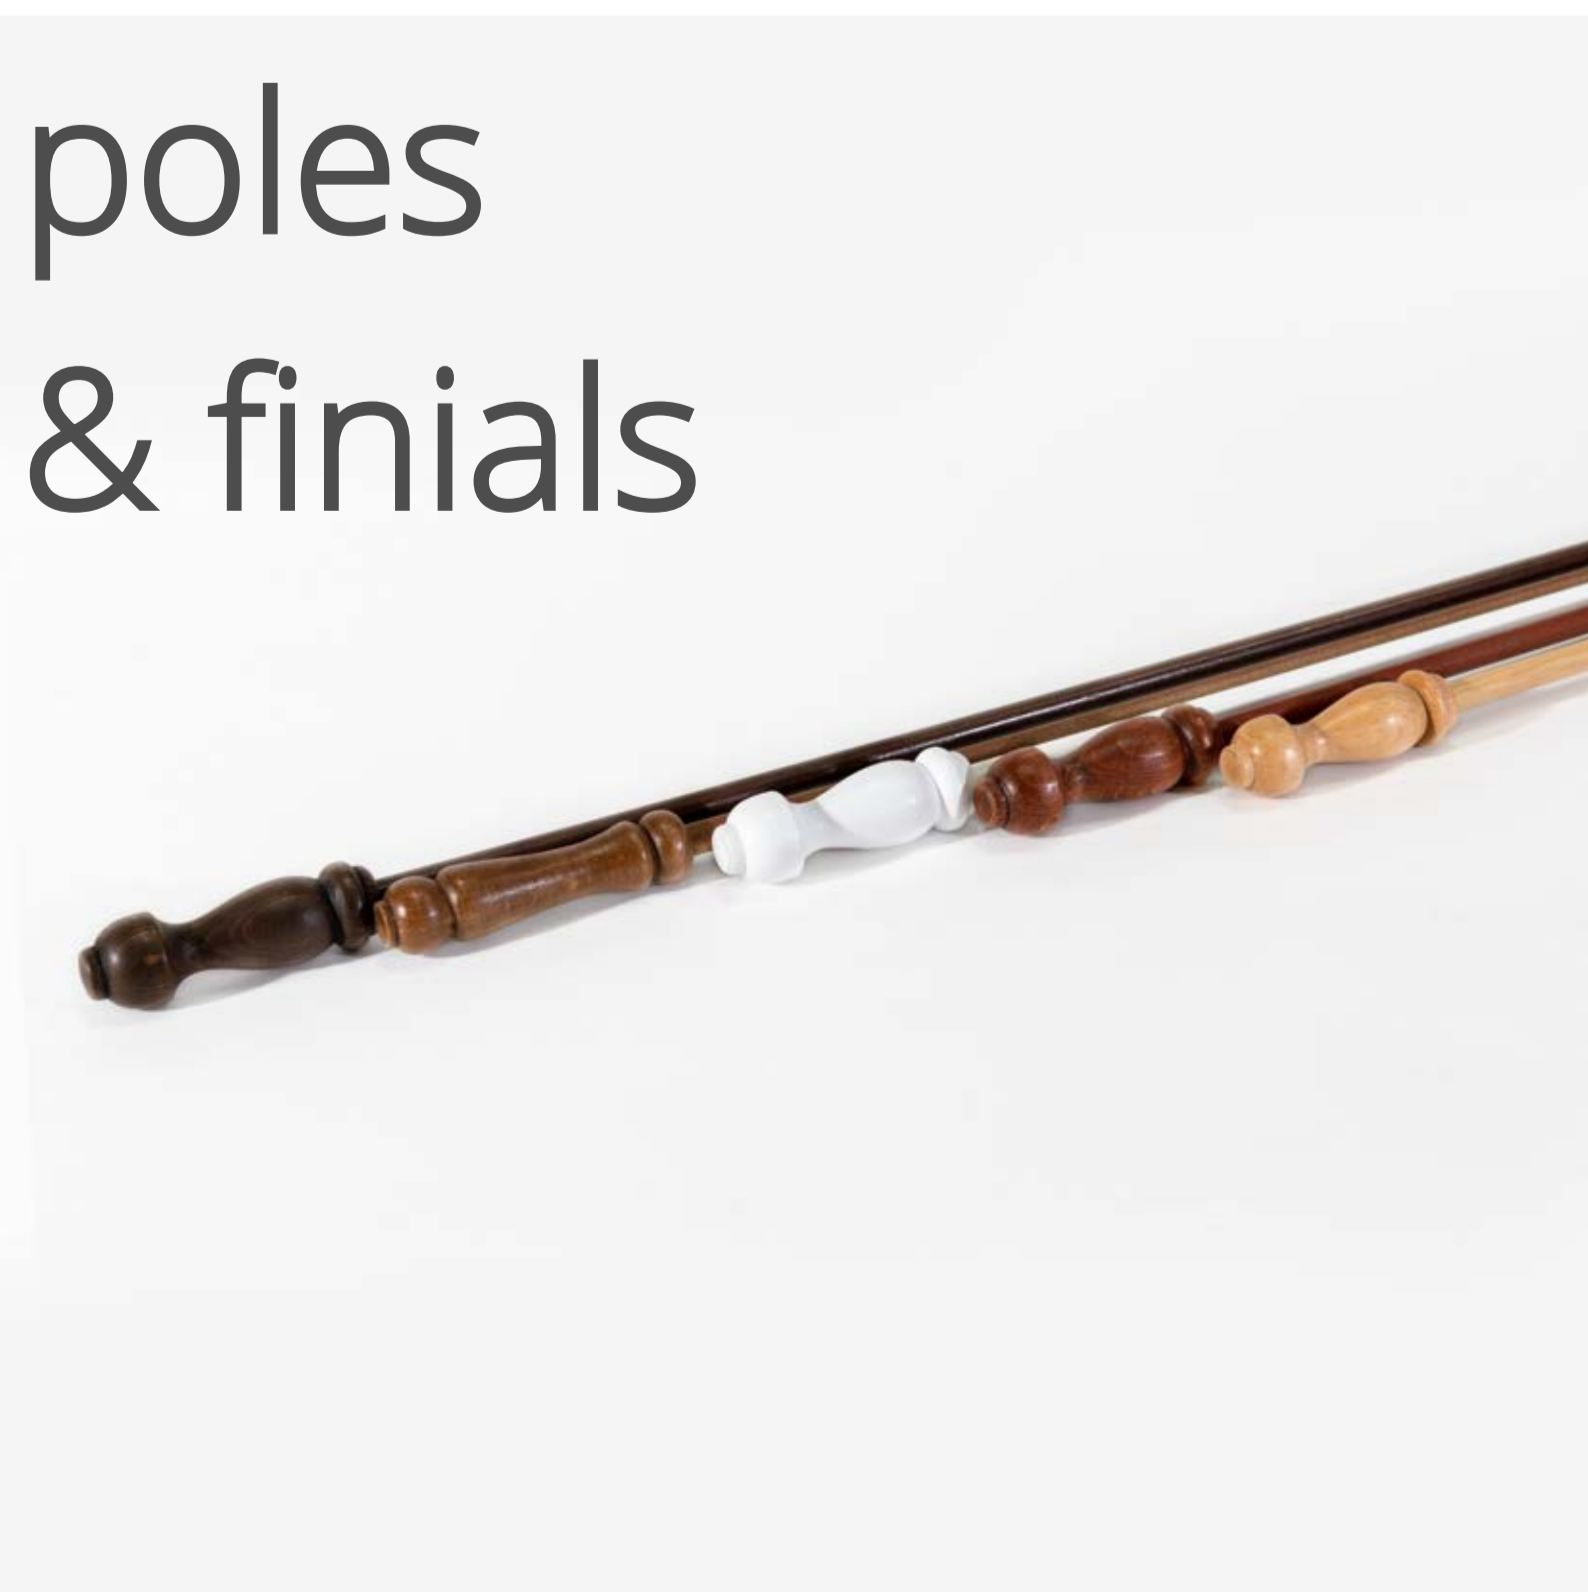

tapes

accessories

poles
& finials

AMERICAN RAIL CORD-OPERATED

Graber has been synonymous with the American style rail since 1939. The Graber brand offers heritage and quality of the highest standard. RFT is the exclusive distributor for the UAE & Oman markets.