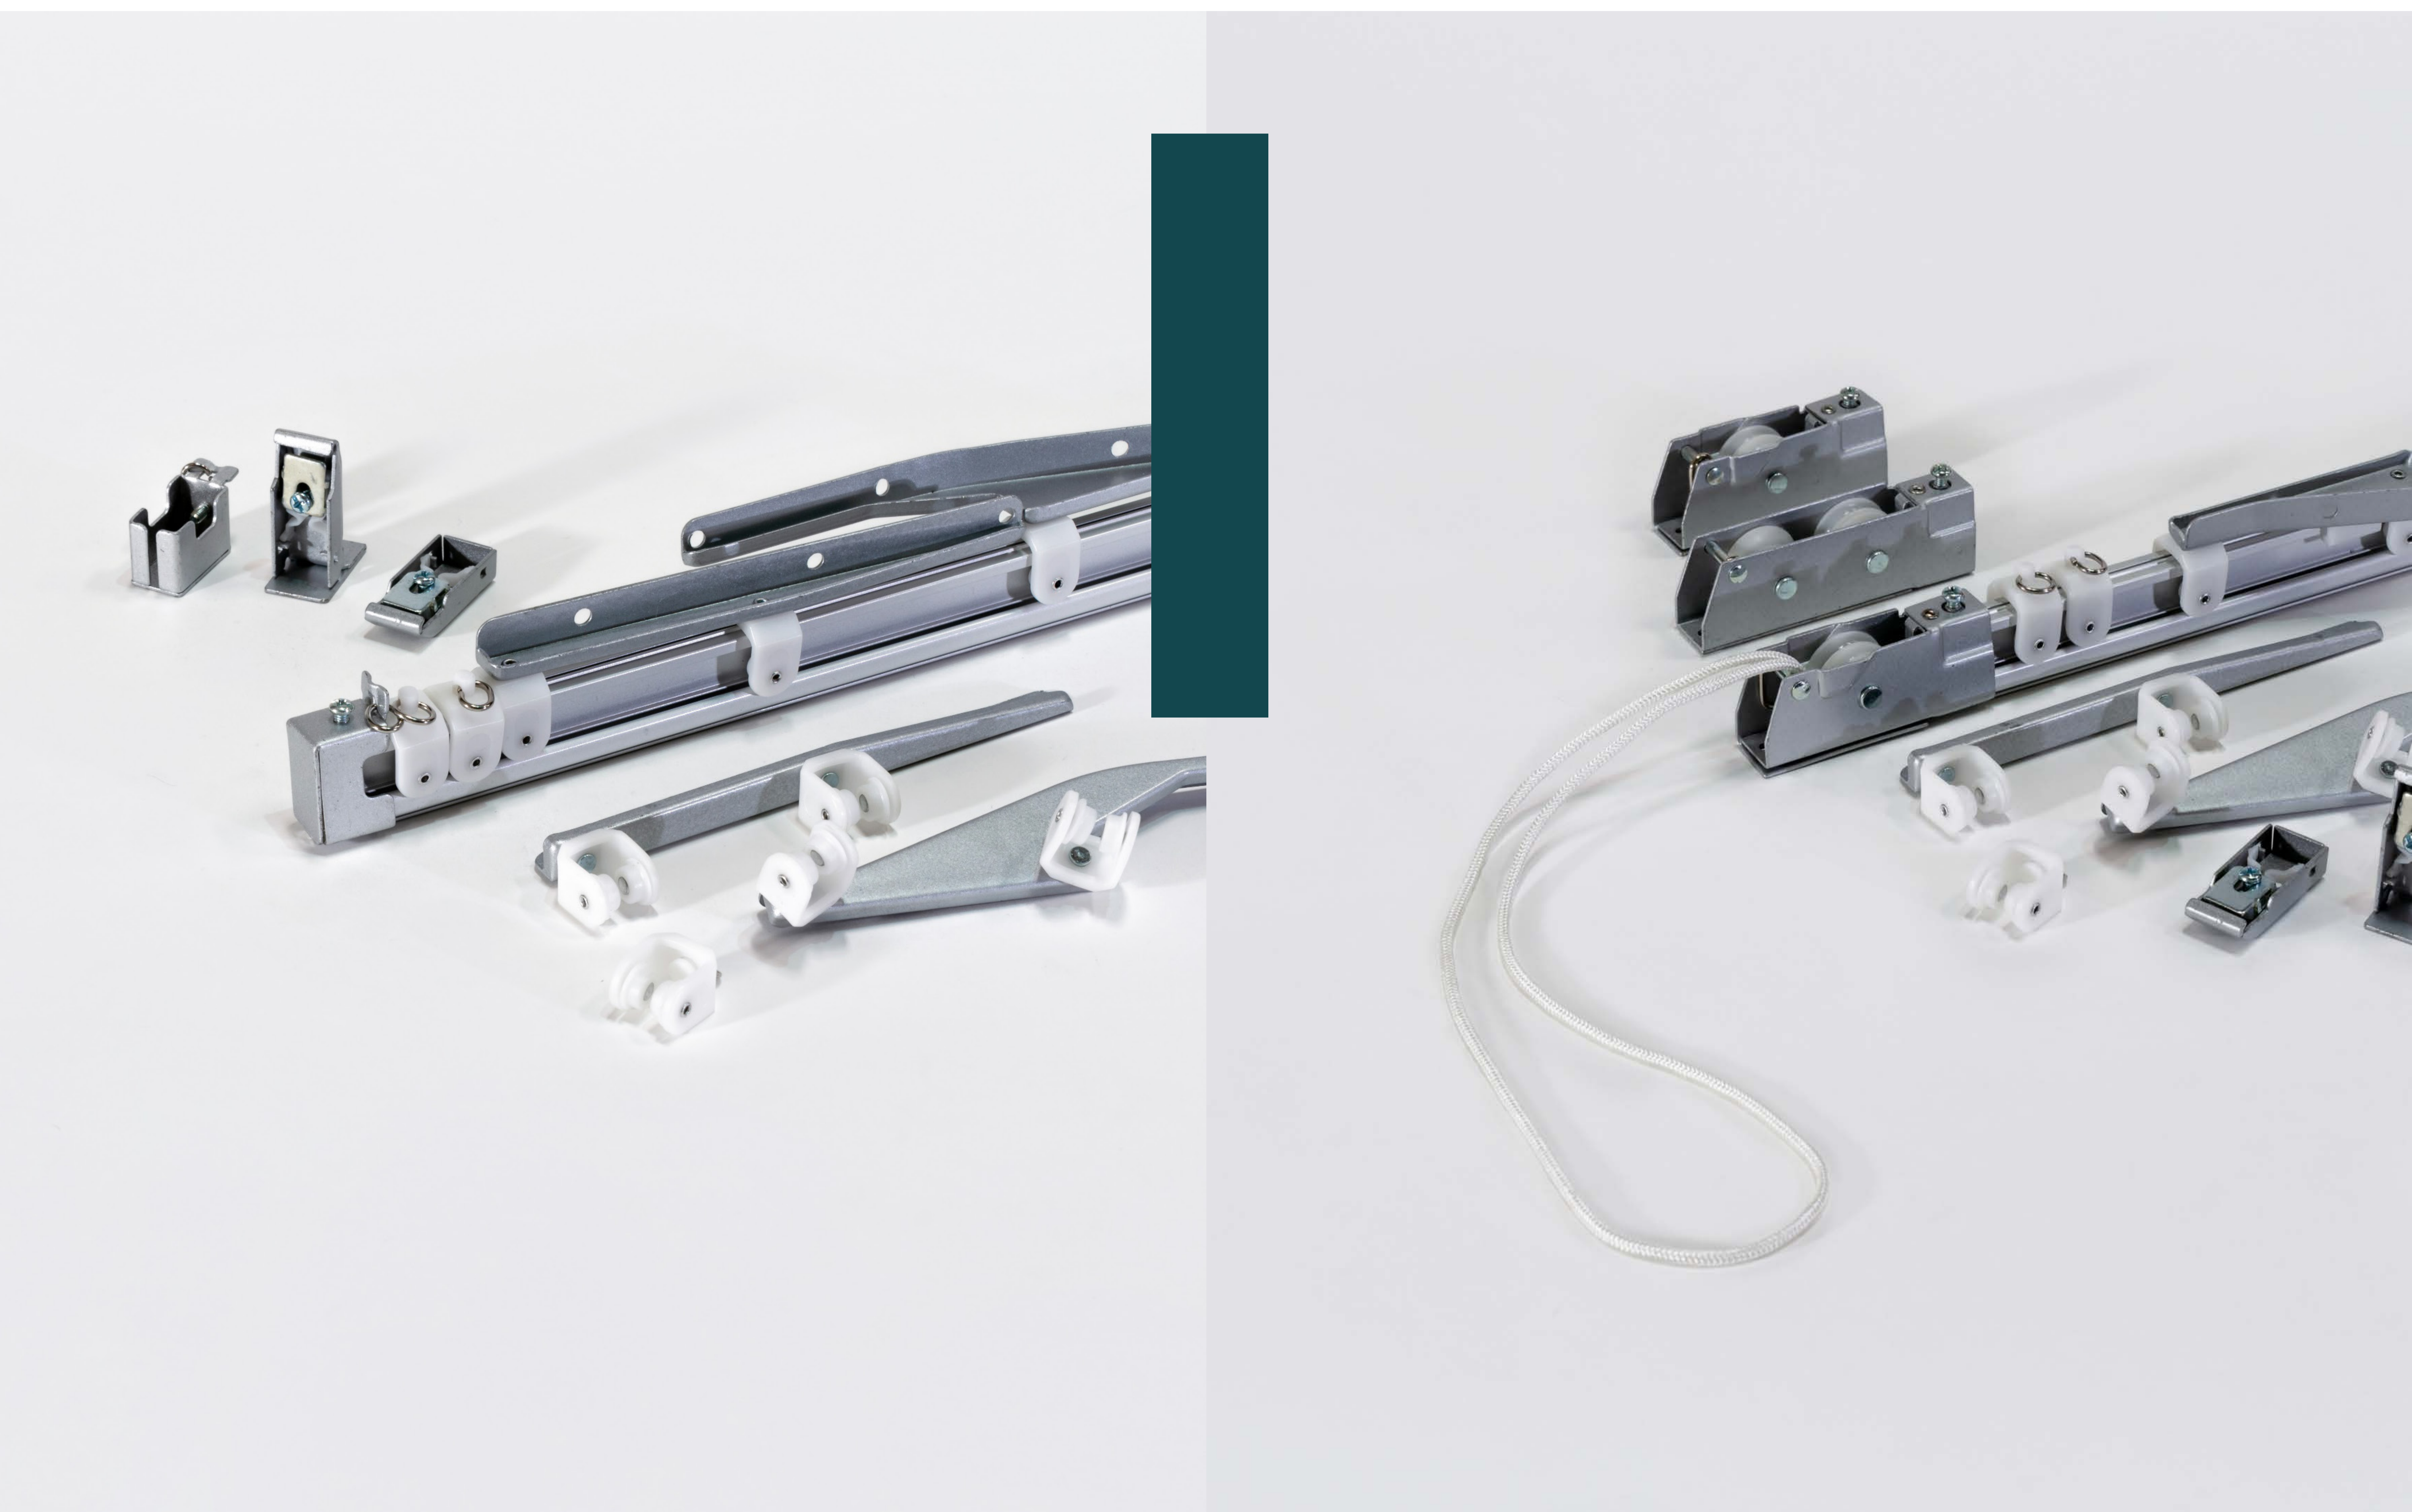

Accessories:

Available separate accessories include runners, end caps, ceiling brackets, wall brackets, master carrier, pulley set cord and cord weights where applicable.

F-Track.

MANUAL & CORD OPERATED

F-Track is a highly flexible, high-quality, hand or manual operated track. Flexible tracks provide adaptive solutions for non-rectangular applications. Track lengths available up to 6m, straight or machine bendable.

Accessories:

Available separate accessories include runners, end caps, ceiling brackets, wall brackets, master carrier, pulley set cord and cord weights where applicable.

MANUAL
OPERATED

Wave-Track.

Wave-Track is a neat curtain track system high-quality, that is ultra smooth-running. The specially designed heading tape provides a soft and continuous wave effect to the curtain fabric. Track lengths available up to 6m.

Accessories:

Available separate accessories include heading tape, end caps, wall brackets, ceiling brackets and cord gliders.

HD-Track.

MANUAL & CORD OPERATED

HD-Track can bear significant load. HD tracks are high quality, manual or cord operated, suitable for non-standard applications. Track lengths available up to 6m.

FCD-Track HD tracks are highly flexible, heavy duty , manual or cord operated. FCD-Tracks provide adaptive solutions for non-standard applications. Track lengths available up to 6m, straight or hand bendable.