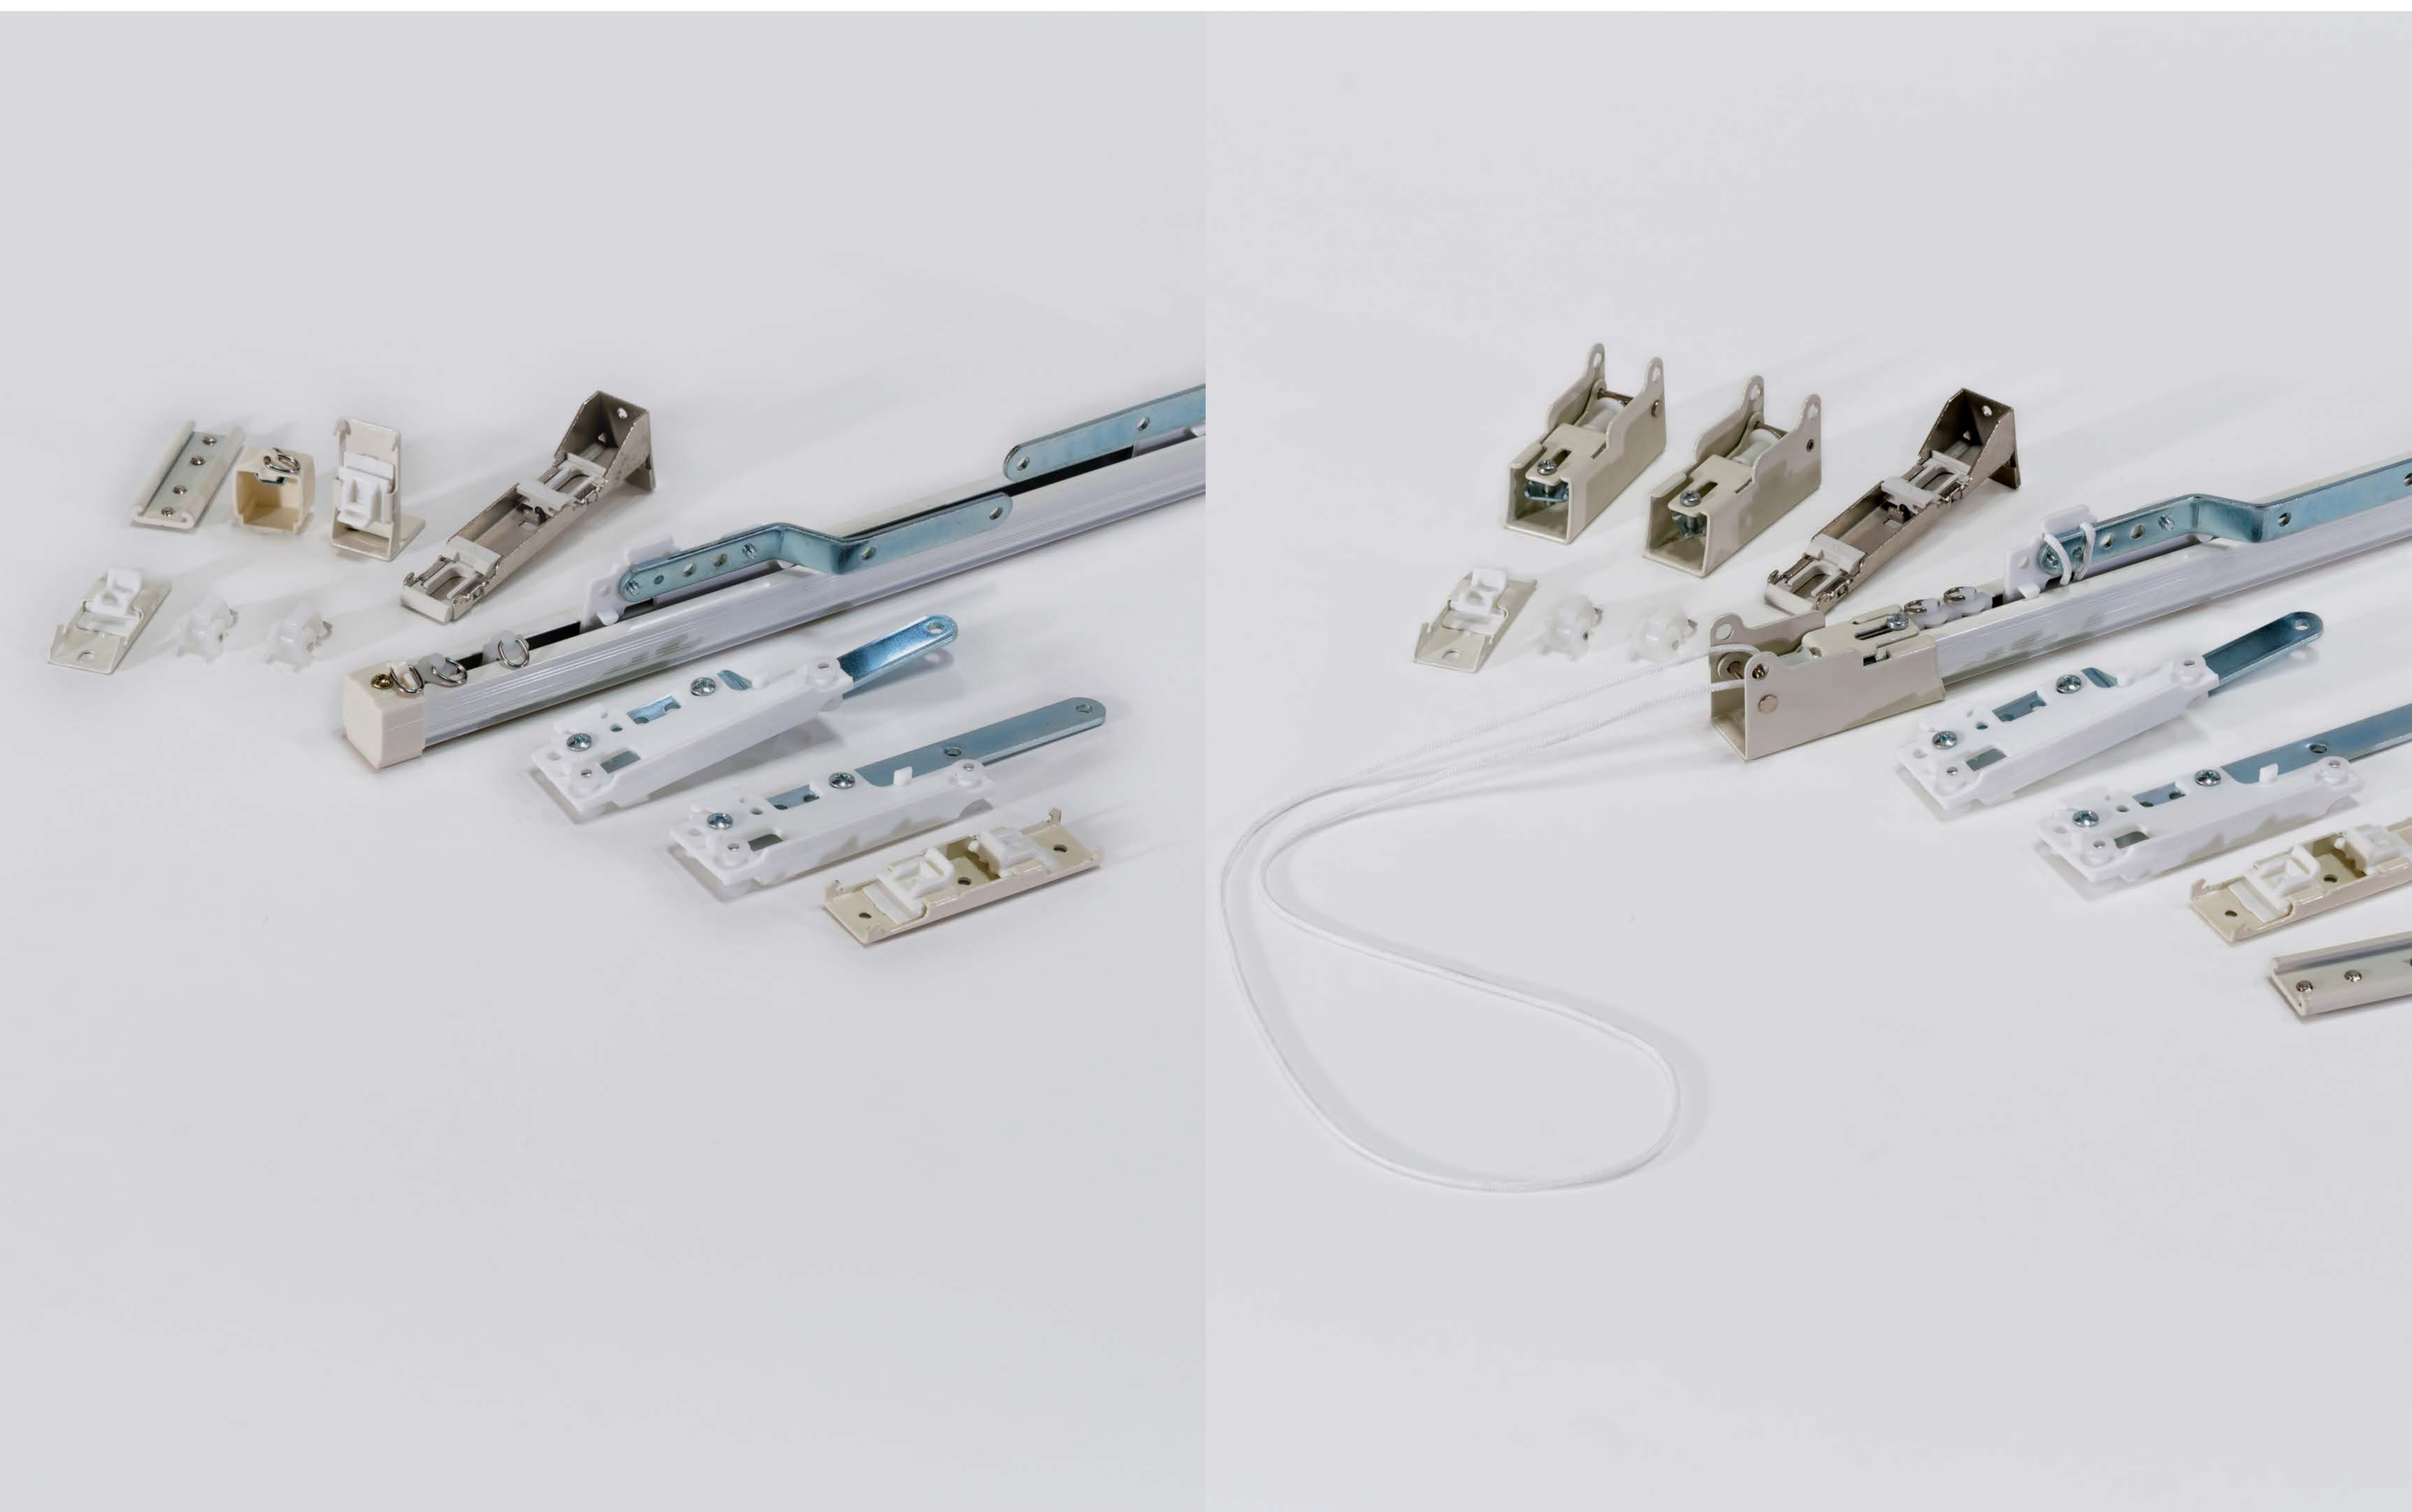

tapes

accessories

poles
& finials

AMERICAN RAIL CORD-OPERATED

Graber has been synonymous with the American style rail since 1939. The Graber brand offers heritage and quality of the highest standard. RFT is the exclusive distributor for the UAE & Oman markets.

Accessories available: rail only with/without hardware, , double bracket, double support, cord guide & tension pulley.

AMERICAN STYLE RAIL CORD OPERATED

Regency.

Regency is a high-quality American style rail. Cord operated, extendable available as single or double track, and with a variety of accessories.

Accessories available: rail only, double bracket/support, triple bracket/support, cord guide & tension pulley.

M-Track.

MANUAL & CORD OPERATED

M-Track is a high-quality, hand and cord operated track that is ultra smooth-running. Track lengths available up to 6m.

Accessories:

Available separate accessories include runners, end caps, ceiling brackets, wall brackets, master carrier, pulley set cord and cord weights where applicable.

MANUAL
OPERATED

Wave-Track.

Wave-Track is a neat curtain track system high-quality, that is ultra smooth-running. The specially designed heading tape provides a soft and continuous wave effect to the curtain fabric. Track lengths available up to 6m.