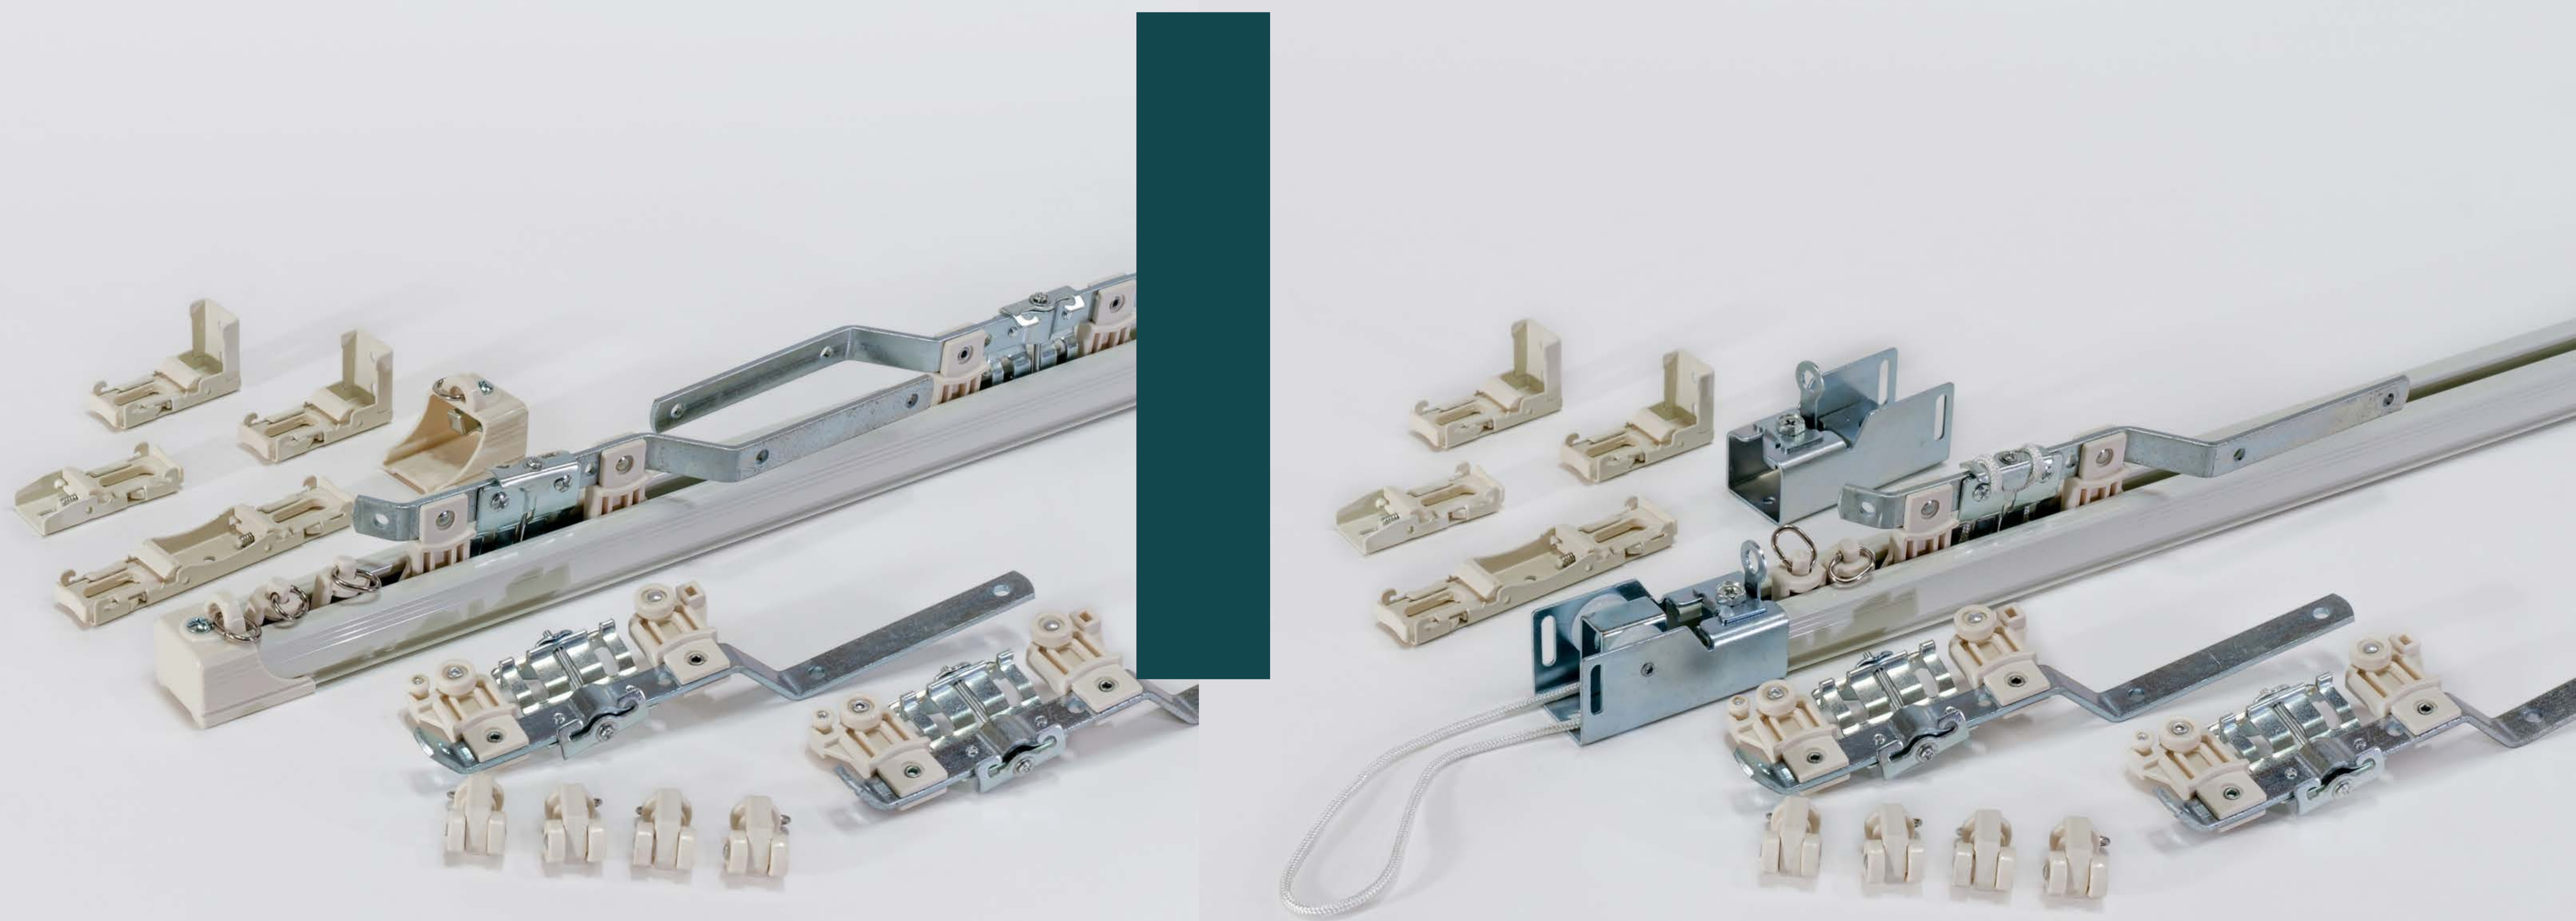

Accessories:

Available separate accessories include runners, end caps, ceiling brackets, wall brackets, master carrier, pulley set cord and cord weights where applicable.

F-Track.

MANUAL & CORD OPERATED

F-Track is a highly flexible, high-quality, hand or manual operated track. Flexible tracks provide adaptive solutions for non-rectangular applications. Track lengths available up to 6m, straight or machine bendable.

Accessories:

Available separate accessories include runners, end caps, ceiling brackets, wall brackets, master carrier, pulley set cord and cord weights where applicable.

MANUAL
OPERATED

Wave-Track.

Wave-Track is a neat curtain track system high-quality, that is ultra smooth-running. The specially designed heading tape provides a soft and continuous wave effect to the curtain fabric. Track lengths available up to 6m.

Accessories:

Available separate accessories include heading tape, end caps, wall brackets, ceiling brackets and cord gliders.

HD-Track.

MANUAL & CORD OPERATED

HD-Track can bear significant load. HD tracks are high quality, manual or cord operated, suitable for non-standard applications. Track lengths available up to 6m.

FCD-Track HD tracks are highly flexible, heavy duty , manual or cord operated. FCD-Tracks provide adaptive solutions for non-standard applications. Track lengths available up to 6m, straight or hand bendable.