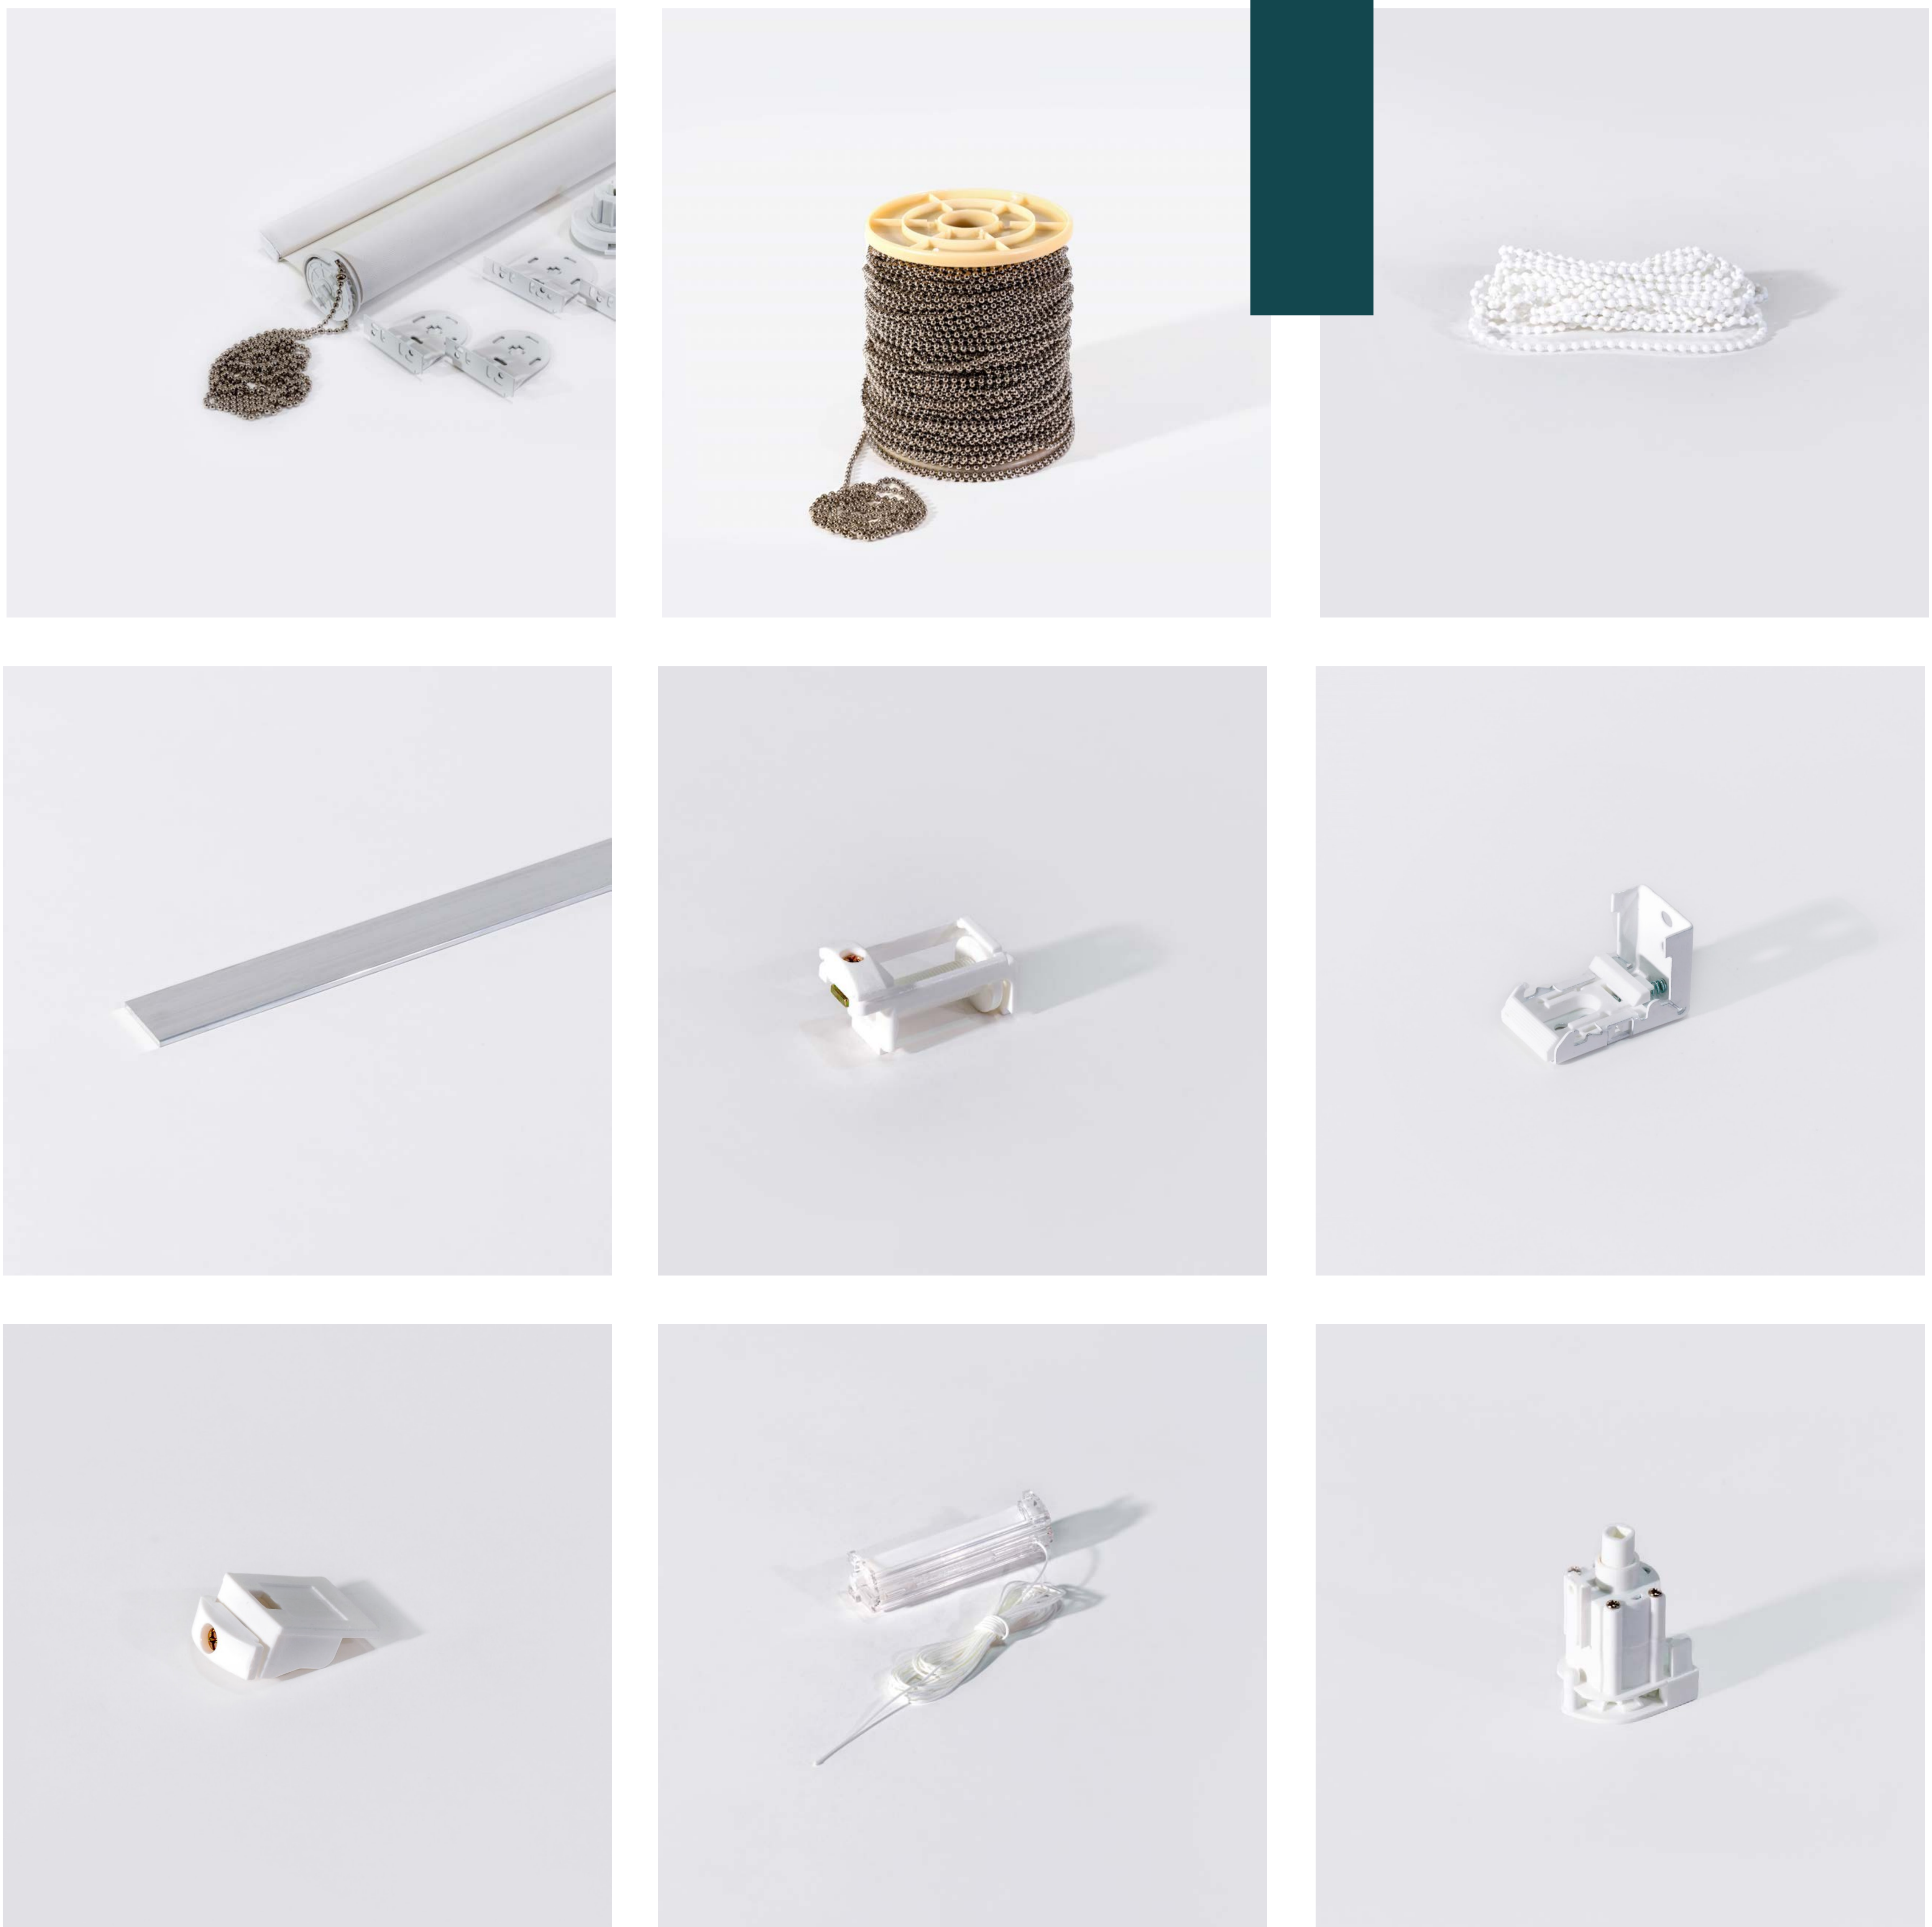

Venetian Blinds.

MANUAL
OPERATED

Venetian blinds add character and sun-shade practicality to any interior space. Available in timber or aluminum finishes venetian blinds offer dependability maximum light control.

Accessories

Venetian blind accessories include brackets, cord locks, cords, ladders, tapes and control rods.

Blind Accessories.

In addition to complete, assembled blinds, separate blind accessories are also available separately including roller blind tubes, cords, control mechanisms, bottom bars, eyelets, tracks and support brackets.