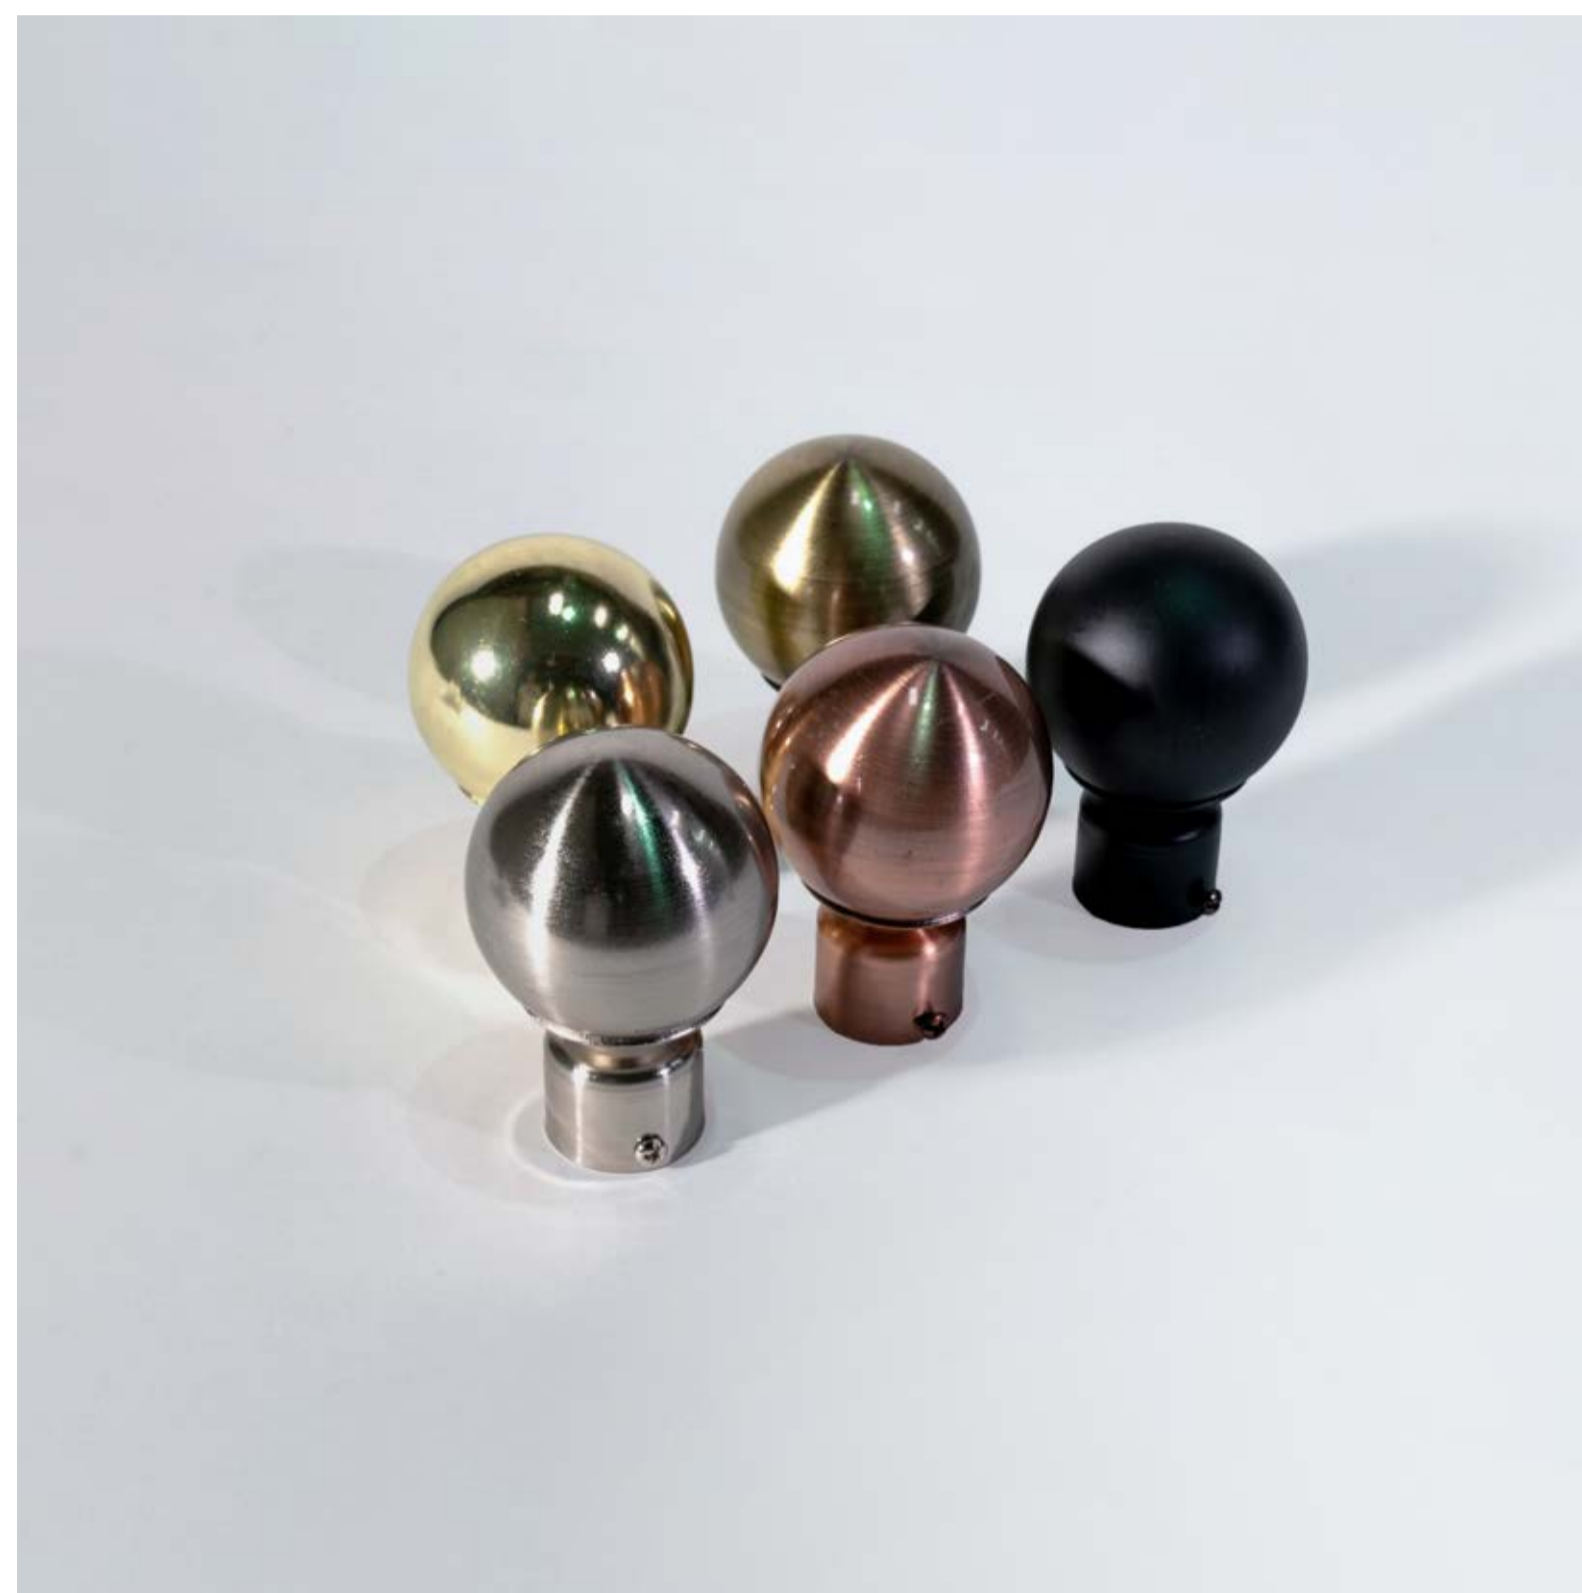

Timber Poles & Finials.

CLASSICAL & STYLISH DESIGN.

Timber poles and finials are functional, classical stylish window treatments elements with a natural feel and finish. Pole lengths are available up to 4m.

Timber Poles & Finials.

CLASSICAL &
STYLISH
DESIGN.

A variety of pole, finial,
holdback, rings, batons,
and motifs are available.

Tieback Holders.

Tiebacks are functional and decorative window treatments that hold curtains back from the window. A variety of tieback finishes and motifs are available.

Wrought Iron Poles & Finials.

Wrought iron poles and finials are functional, classical decorative window treatments elements. A variety of pole, finial finishes, and motifs are available, examples illustrated below. Pole lengths are available up to 5m.