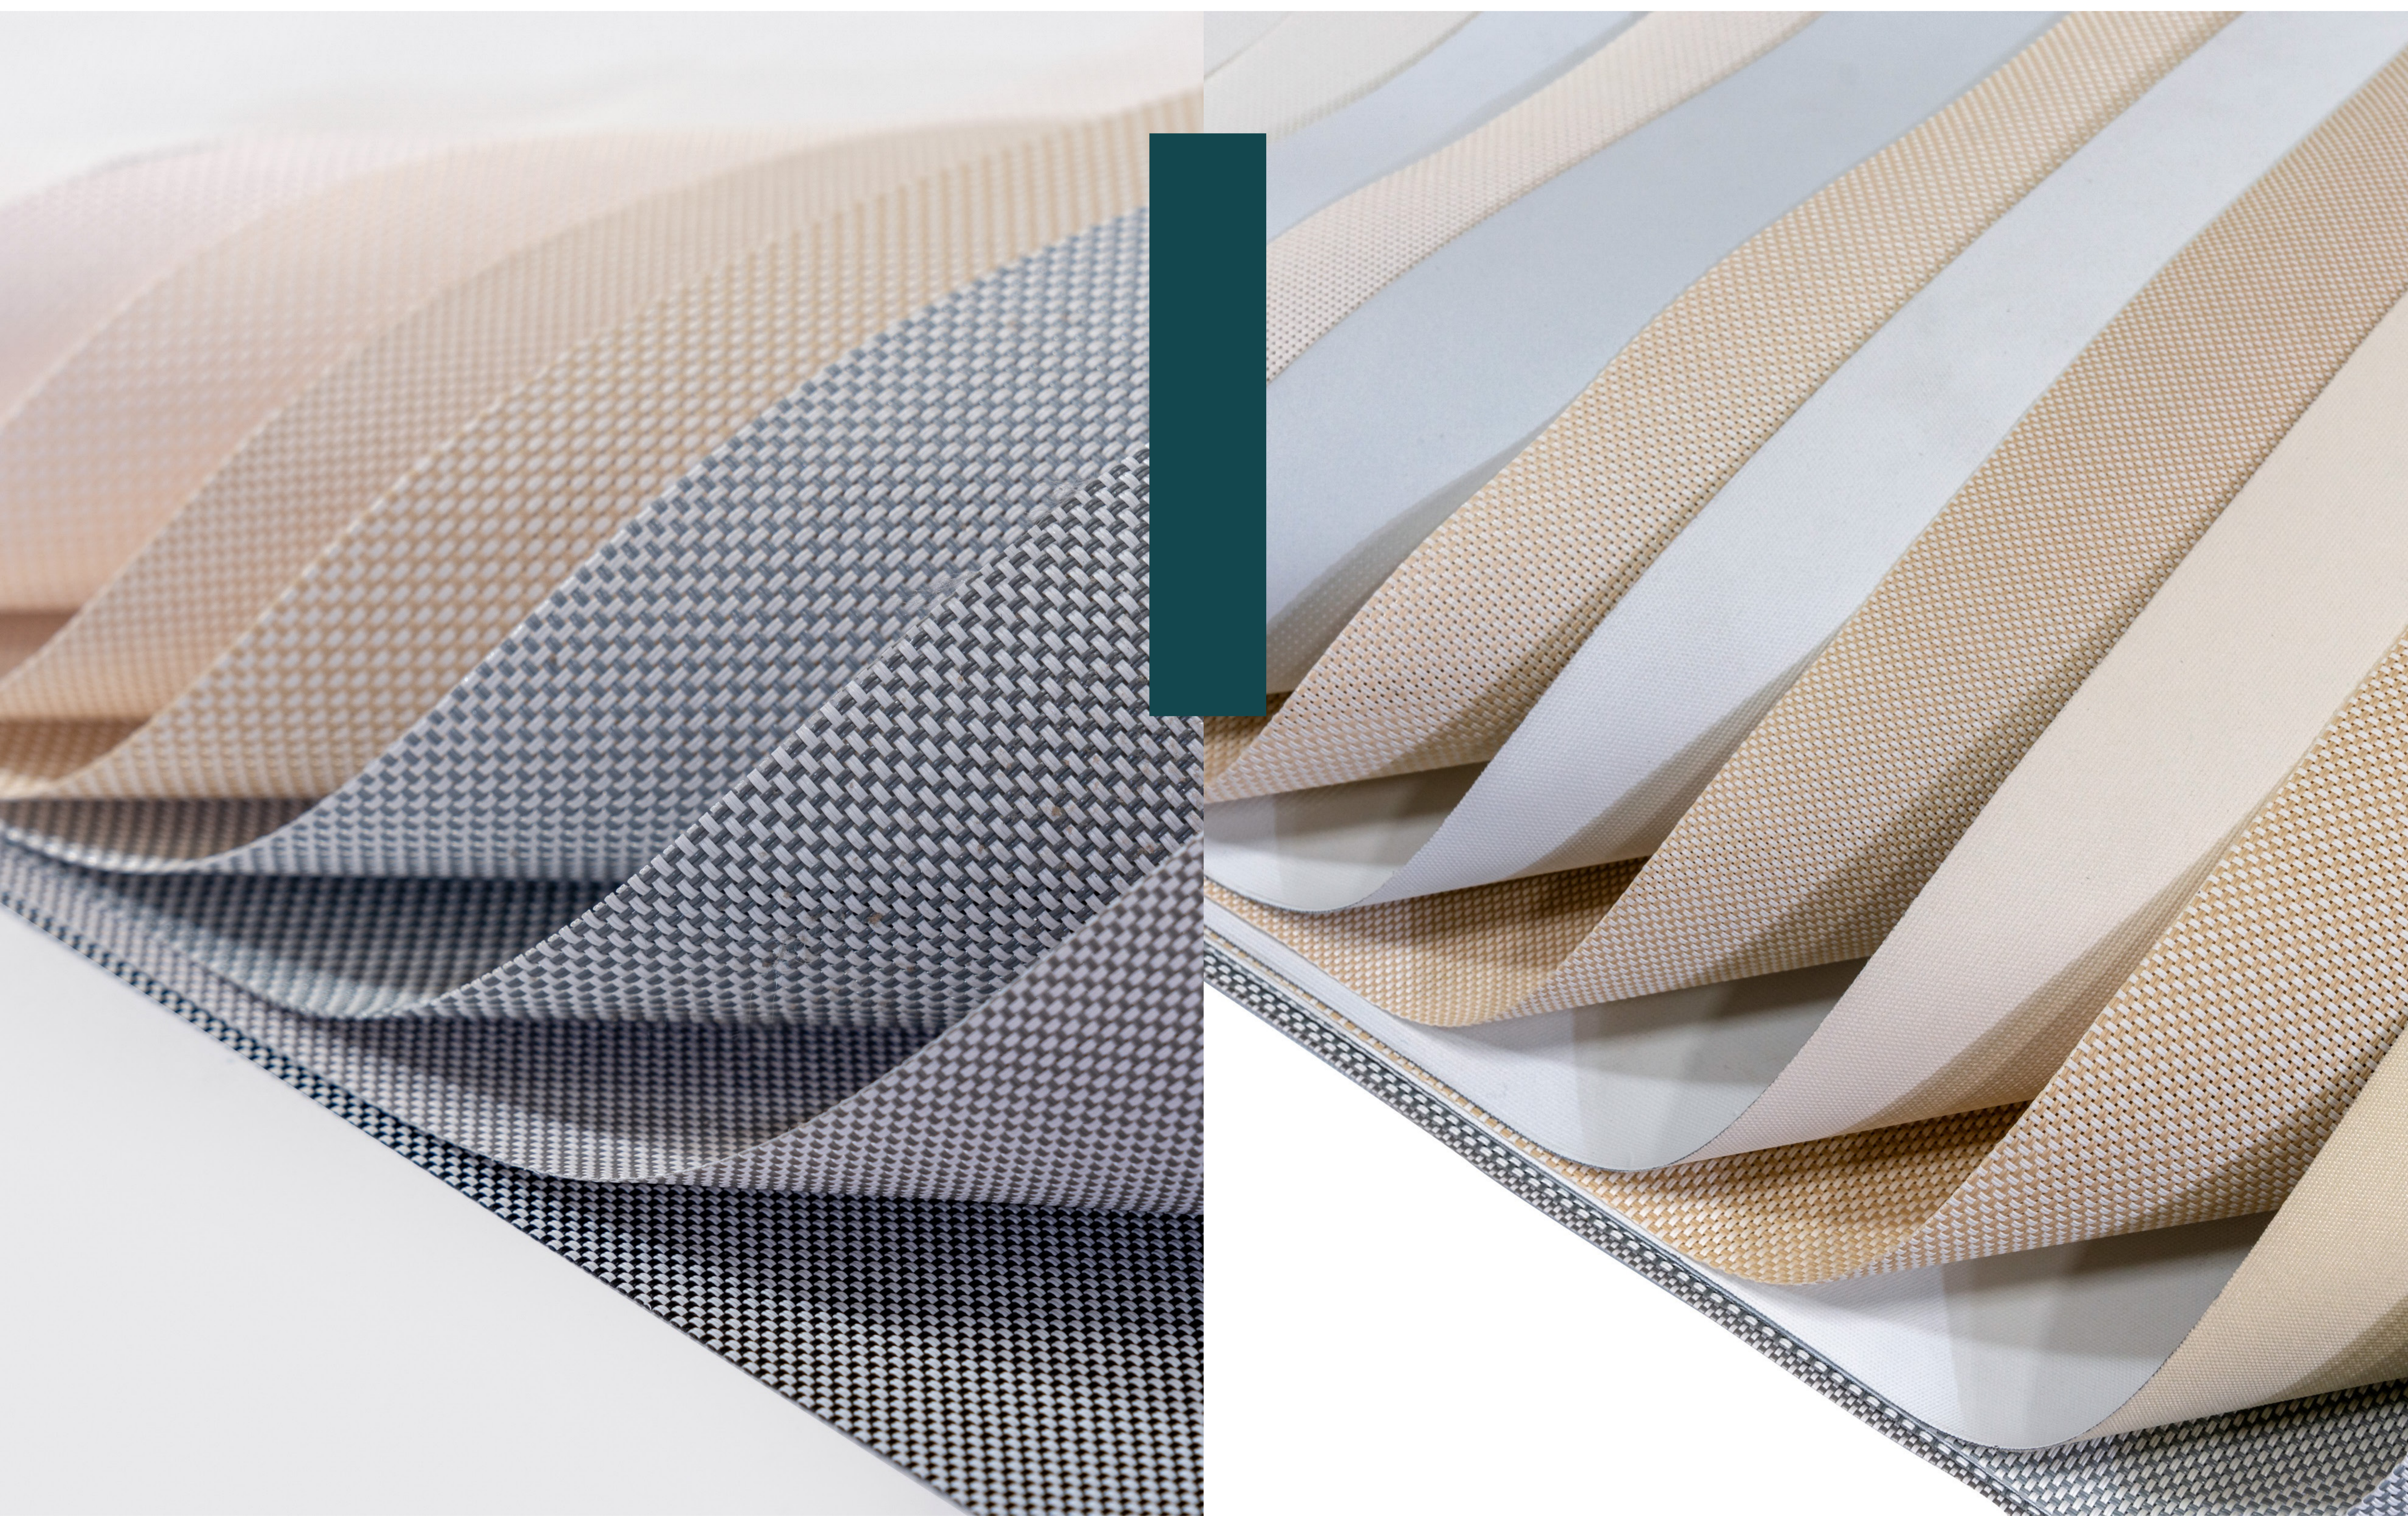

Roller Blinds. FABRICS

A wide variety of elegant roller blind fabrics are available in sunscreen, blackout or patterned fabrics in both commercial and residential locations.

Fabrics

In addition to complete, assembled roller blinds, fabrics are also sold separately for residential, wholesale or contract uses.