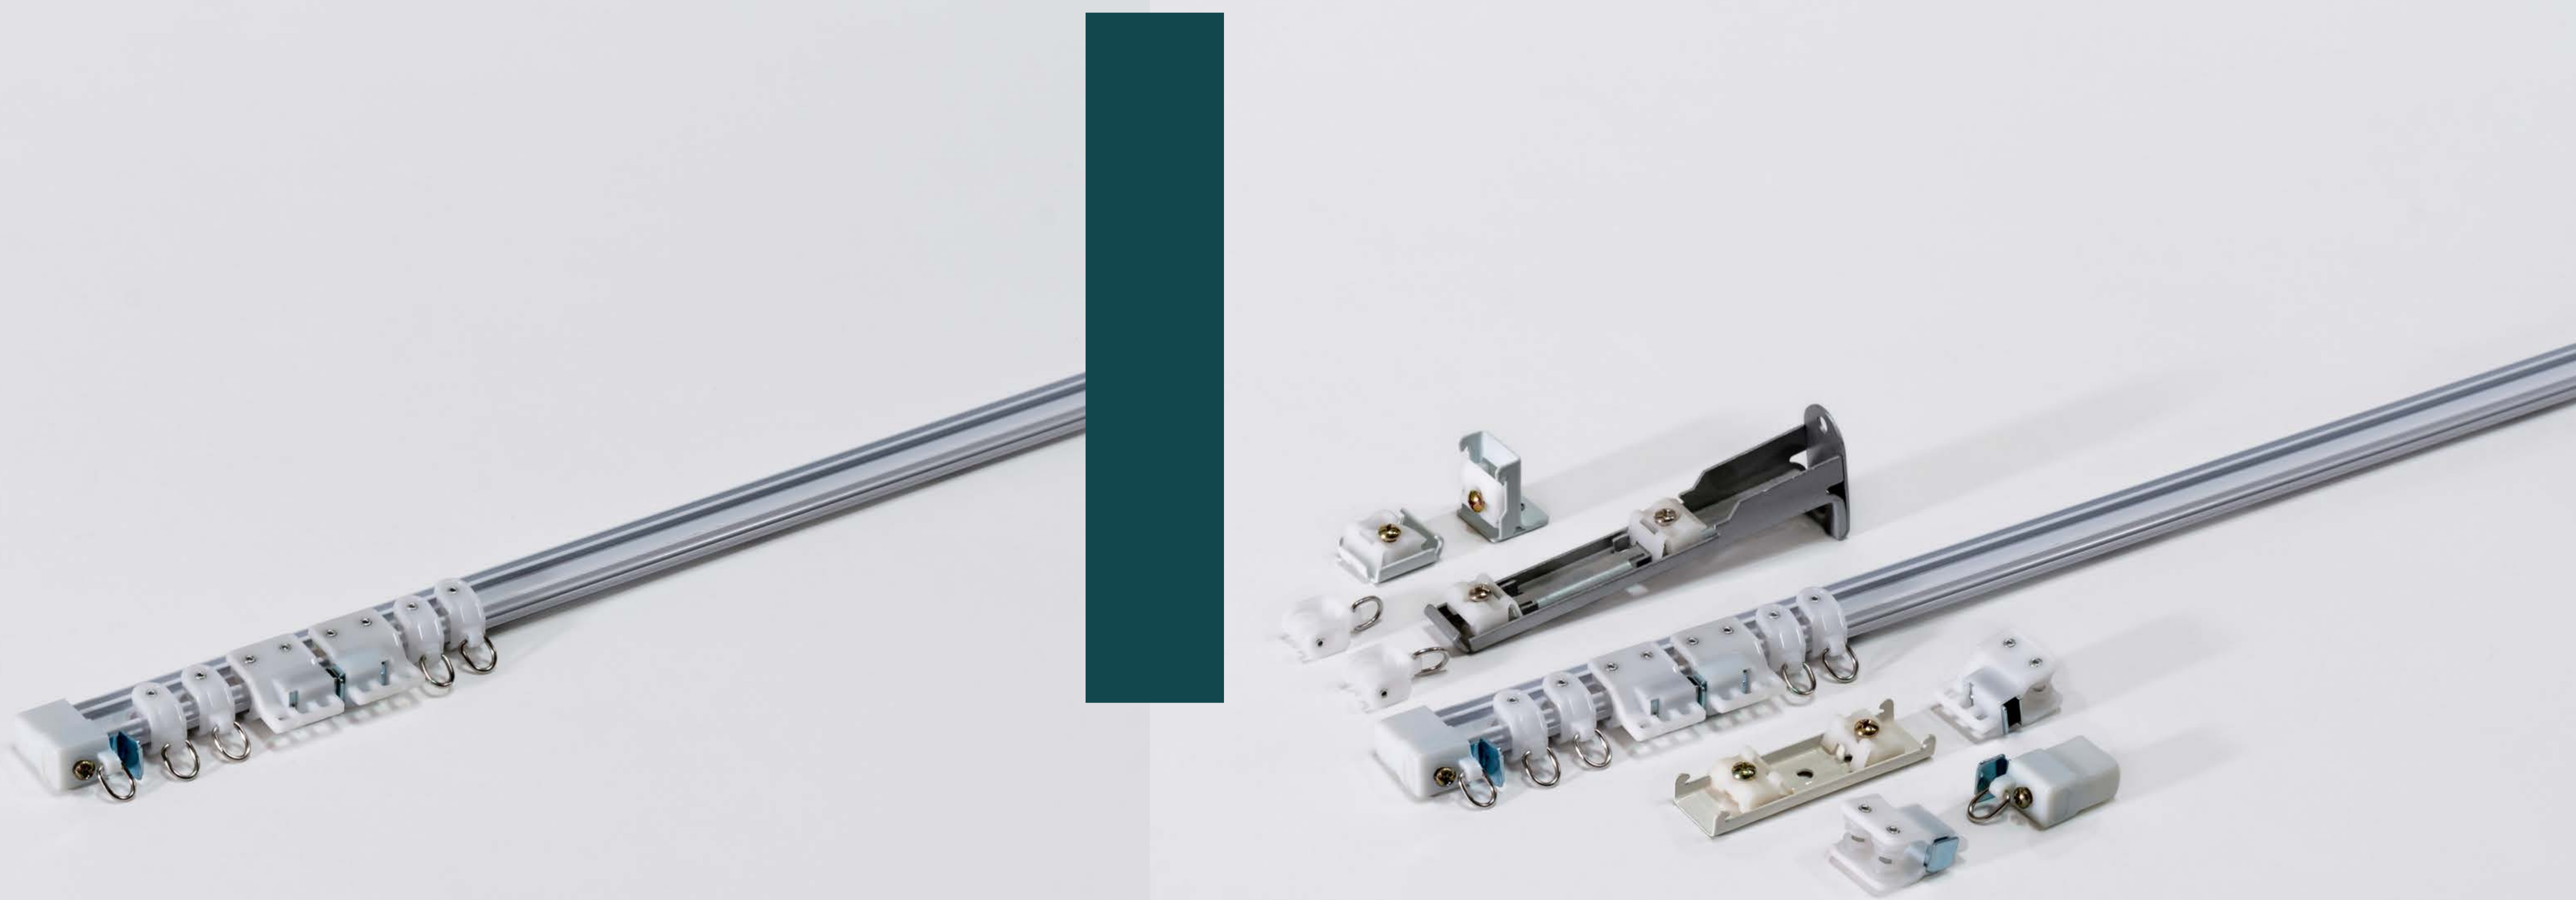

Accessories:

Available separate accessories include runners, end caps, ceiling brackets, wall brackets, master carrier, pulley set cord and cord weights where applicable.

MANUAL
OPERATED

Wave-Track.

Wave-Track is a neat curtain track system high-quality, that is ultra smooth-running. The specially designed heading tape provides a soft and continuous wave effect to the curtain fabric. Track lengths available up to 6m.

Accessories:

Available separate accessories include heading tape, end caps, wall brackets, ceiling brackets and cord gliders.

HD-Track.

MANUAL & CORD OPERATED

HD-Track can bear significant load. HD tracks are high quality, manual or cord operated, suitable for non-standard applications. Track lengths available up to 6m.

FCD-Track HD tracks are highly flexible, heavy duty , manual or cord operated. FCD-Tracks provide adaptive solutions for non-standard applications. Track lengths available up to 6m, straight or hand bendable.

F-Track is a highly flexible, high-quality, manual operated track. Flexible tracks provide adaptive solutions for non-rectangular applications. Track lengths available up to 6m, straight or hand bendable.