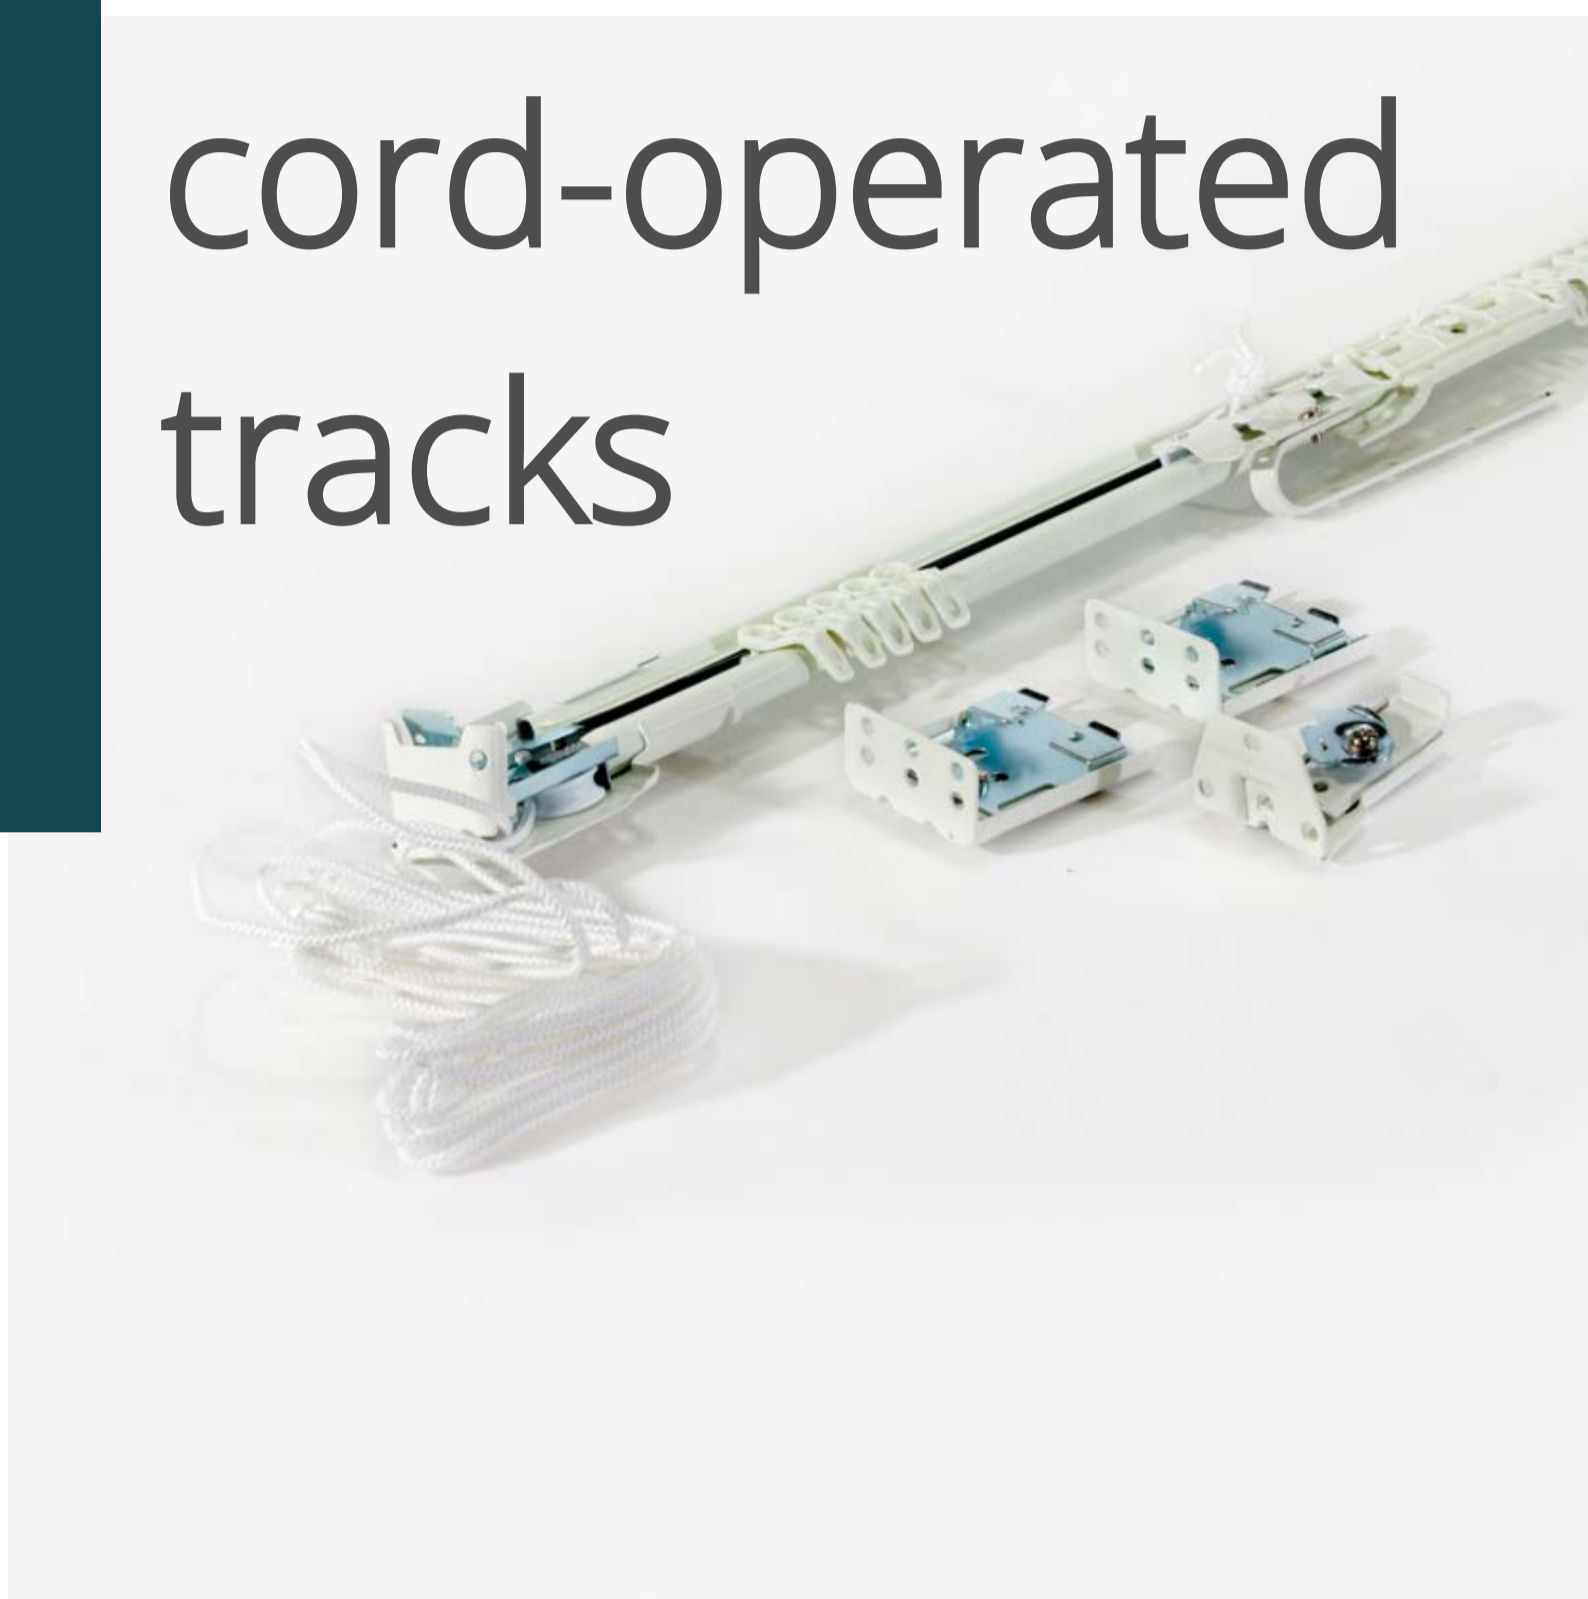

motorised
roller blinds

cord-operated
tracks